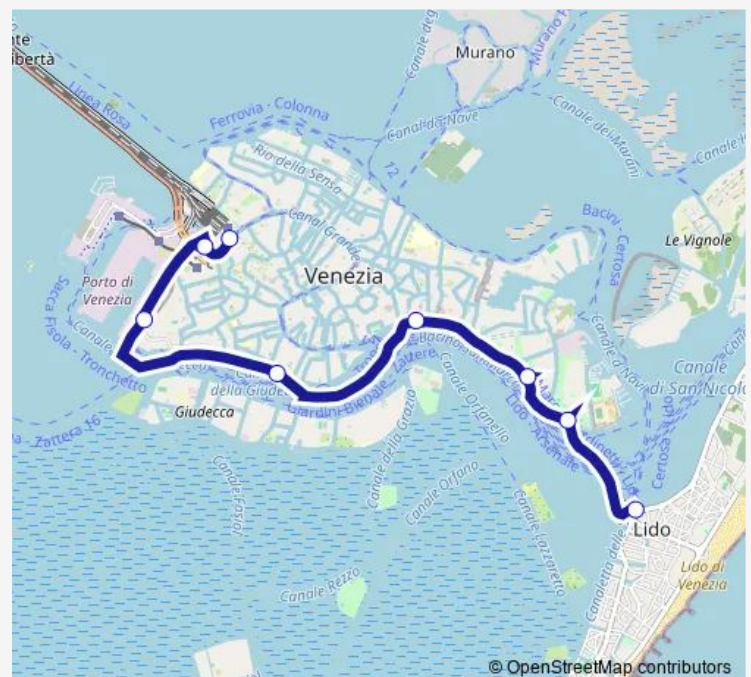

Giardini Biennale A

S. Marco-San Zaccaria E

Zattere A

S. Marta

P.le Roma D

Ferrovia D

Route schedule

Lido S.M.E. B — Ferrovia D

Monday 19:42-23:22

Tuesday 19:42-23:22

Wednesday 19:42-23:22

Thursday 19:42-23:22

Friday 19:42-23:22

Saturday 19:42-23:22

Sunday 19:42-23:22

Route info

Direction: Lido S.M.E. B

Stops: 8

Trip Duration: 0 hour 38 min

5.2 — Lido S.M.E. B - Rialto D

Direction

Lido S.M.E. B — Rialto D

9 stops

[Open route schedule](#)

Rialto D

Route schedule

Lido S.M.E. B — Rialto D

Monday	23:42-00:22 ⁺¹
Tuesday	23:42-00:22 ⁺¹
Wednesday	23:42-00:22 ⁺¹
Thursday	23:42-00:22 ⁺¹
Friday	23:42-00:22 ⁺¹
Saturday	23:42-00:22 ⁺¹
Sunday	23:42-00:22 ⁺¹