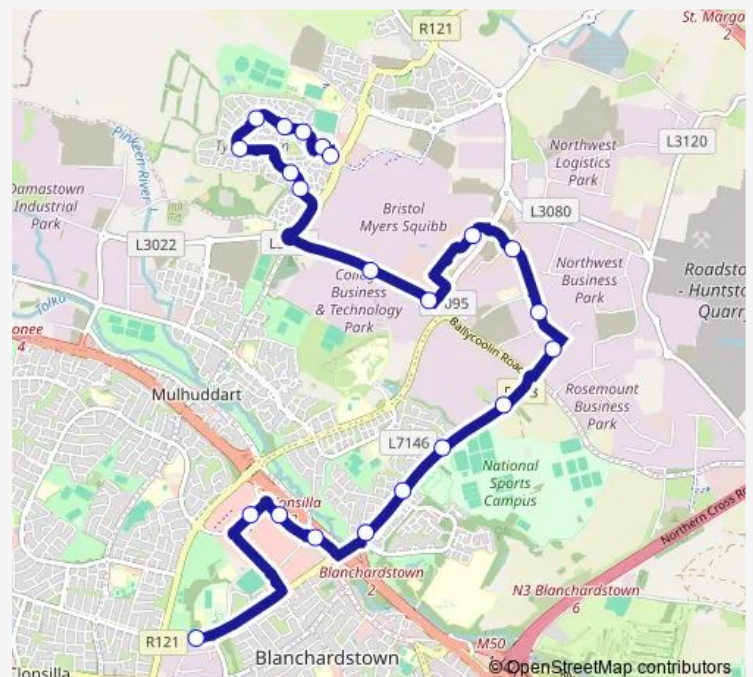

Saturday —

Sunday —

Route info

Direction: Scoil Oilibheir

Stops: 22

Trip Duration: 0 hour 31 min

236T — Scoil Oilibheir - Tyrrelstown

Direction

Ballentree Avenue — Scoil Oilibheir

22 stops

[Open route schedule](#)

Ballentree Avenue

Bealing Walk

Cruise Park

Mount Garrett

Mount Eustace