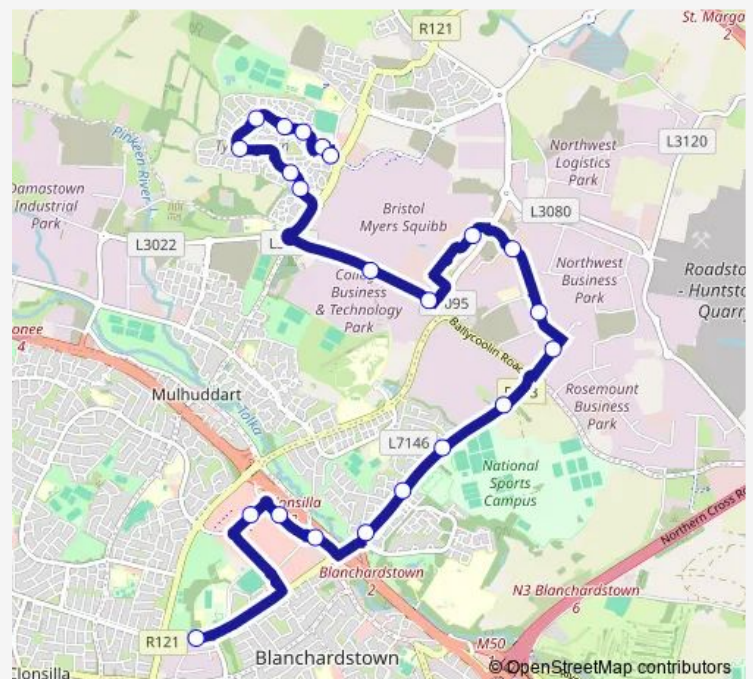

Saturday —

Sunday —

Route info

Direction: Scoil Oilibheir

Stops: 22

Trip Duration: 0 hour 31 min

236t — Scoil Oilibheir - Tyrrelstown

Direction

Ballentree Avenue — Scoil Oilibheir

22 stops

[Open route schedule](#)

Ballentree Avenue

Bealing Walk

Cruise Park

Mount Garrett

Mount Eustace