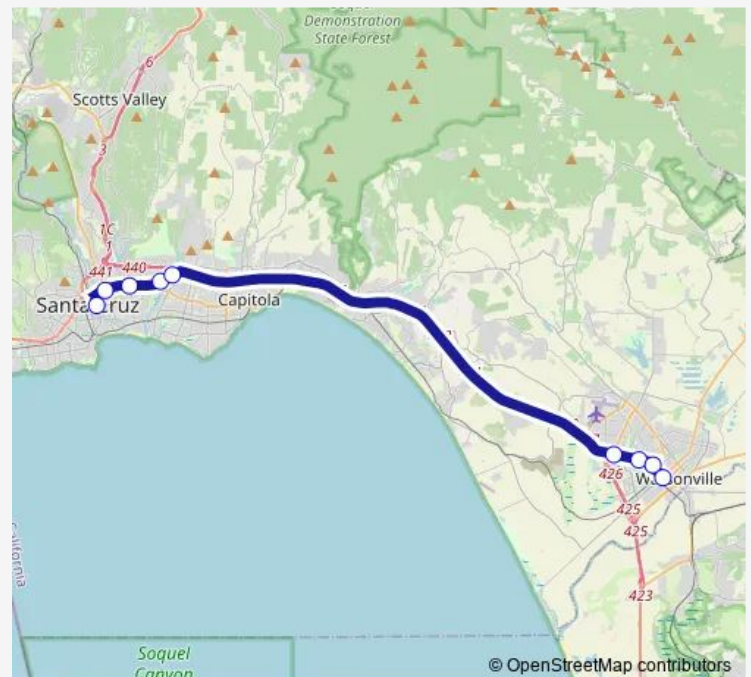

Bus 90x Express

[Go to website](#)

Direction

Front & Soquel Ave — Watsonville Transit Center

9 stops

[Open route schedule](#)

Front & Soquel Ave

Water & Ocean

Front & Soquel Ave — Watsonville Transit Center

Monday 06:00-17:45

Tuesday 06:00-17:45

Wednesday 06:00-17:45

Thursday 06:00-17:45

Friday 06:00-17:45

Saturday —

Sunday —

Route info

Direction: Front & Soquel Ave

Stops: 9

Trip Duration: 0 hour 58 min

■ 90x — Express

Direction

Watsonville Transit Center - Lane 1 — River St S. & Soquel Ave

9 stops

Water & Ocean

River St S. & Soquel Ave

Route schedule

Watsonville Transit Center - Lane 1 — River St S. & Soquel Ave

Monday 05:45-18:00

Tuesday 05:45-18:00

Wednesday 05:45-18:00

Thursday 05:45-18:00