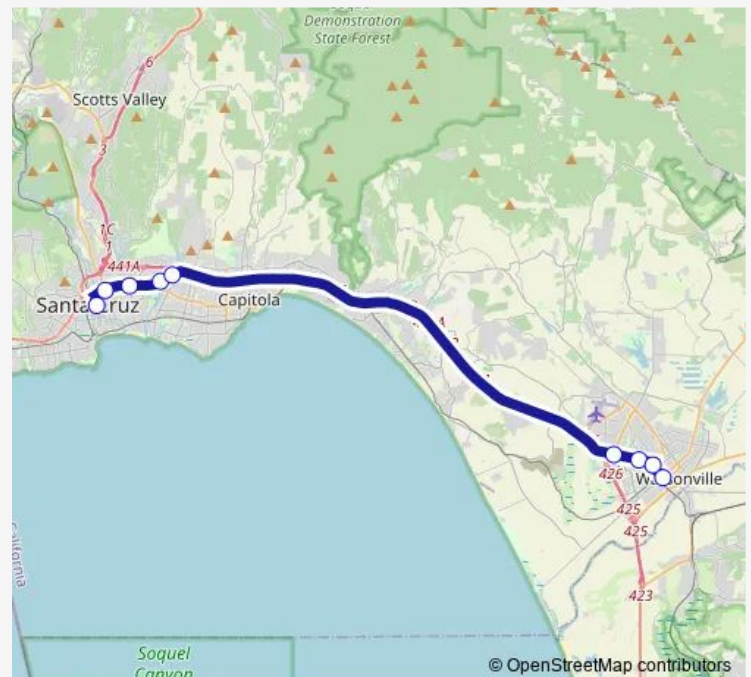

### Direction

Front & Soquel Ave — Watsonville Transit Center

9 stops

[Open route schedule](#)

Front & Soquel Ave

Water & Ocean

Water & Poplar

Soquel Ave & La Fonda Ave

### Route schedule

Front & Soquel Ave — Watsonville Transit Center

Monday 06:00-17:45

Tuesday 06:00-17:45

Wednesday 06:00-17:45

Thursday 06:00-17:45

Friday 06:00-17:45

Saturday —

### Route info

Direction: Front & Soquel Ave

Stops: 9

Trip Duration: 0 hour 58 min

■ 90X — Express

**Direction**

Watsonville Transit Center - Lane 1 — River St S. &amp; Soquel Ave

9 stops