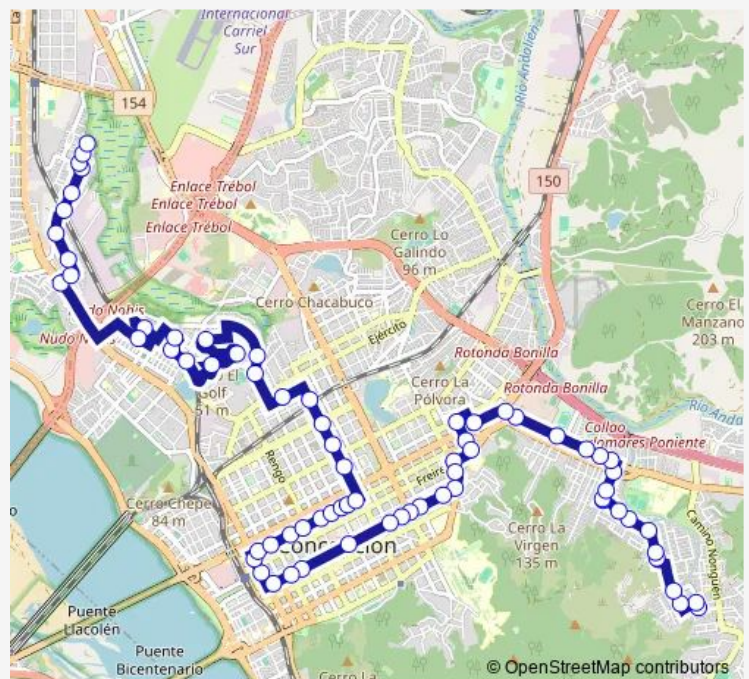

### Route schedule

Alberto Cobo - Costanera — Final Las Palomas

Monday 06:00-23:30

Tuesday 06:00-23:30

Wednesday 06:00-23:30

Thursday 06:00-23:30

Friday 06:00-23:30

Saturday 06:00-23:50

Sunday 06:00-23:50

### Route info

Direction: Alberto Cobo - Costanera

Stops: 71

Trip Duration: 0 hour 42 min

90X — Parque Central

Vilumilla - Maipú

Vilumilla - Freire

Freire - Lientur