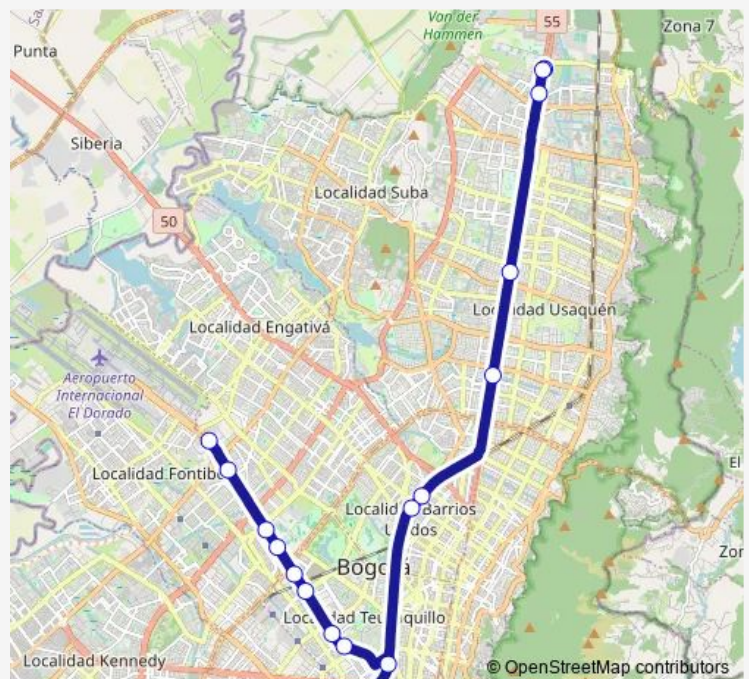

El Tiempo - Maloka B - 4 o 6

Av. Rojas A - 3 o 6

Modelia B - 4 o 6

Portal EIDorado T-3

### Route schedule

Terminal A - 4 - 6 — Portal EIDorado T-3

Monday 05:30-09:01

Tuesday 05:30-09:01

Wednesday 05:30-09:01

Thursday 05:30-09:01

Friday 05:30-09:01

Saturday —

### Route info

Direction: Terminal A - 4 - 6

Stops: 16

Trip Duration: 0 hour 48 min

K16

K16 Bus time schedules and route maps are available in an offline PDF at [busmaps.com](https://busmaps.com). Use the [busmaps.com](https://busmaps.com) website to see live bus times, train schedule or subway schedule, and step-by-step directions for all public transit in Bogota