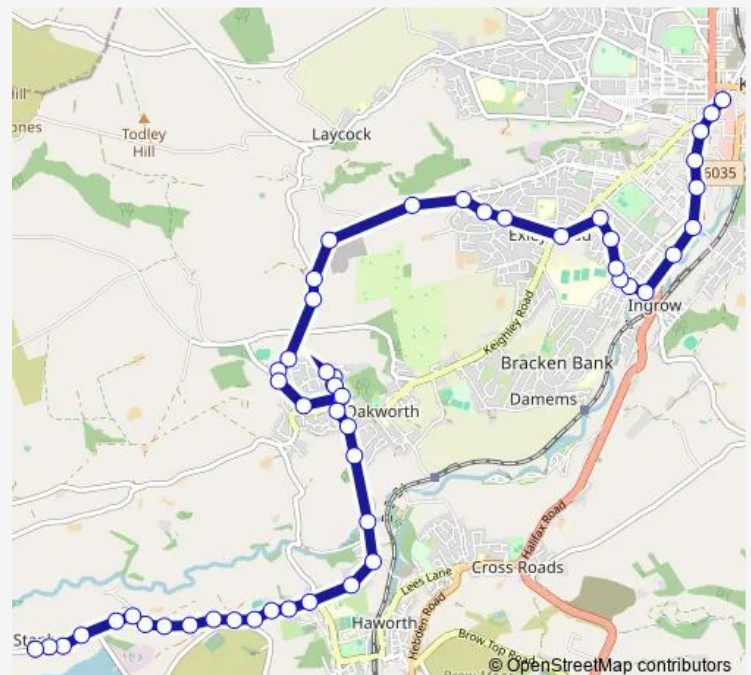

### Route schedule

Bus Station stand F — Moor View Terrace

Monday 14:50

Tuesday 14:50

Wednesday 14:50

Thursday 14:50

Friday 14:50

Saturday —

### Route info

Direction: Bus Station stand F

Stops: 52

Trip Duration: 0 hour 39 min

■ K16 — Keighley - Stanbury Circular

Cure Hill

Cure Hill

Low Bank Lane