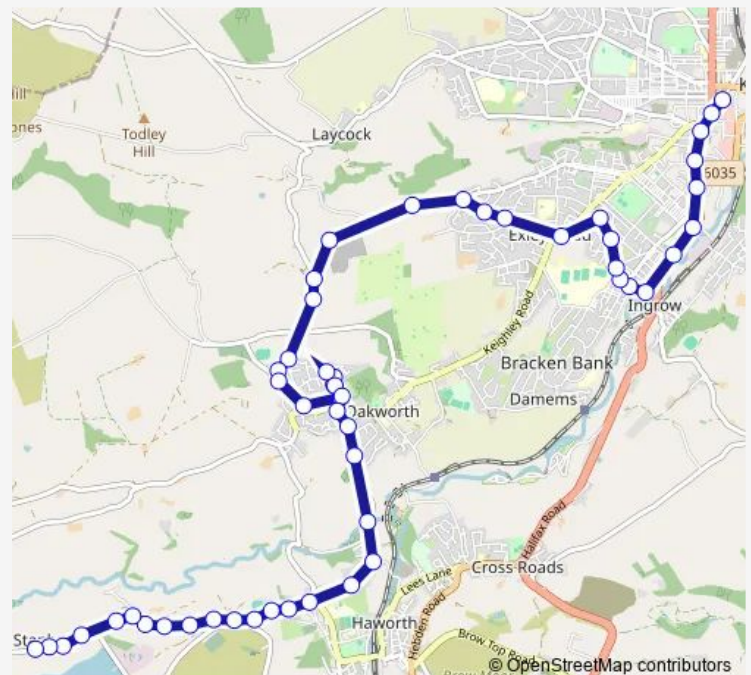

### Route schedule

Bus Station stand F — Moor View Terrace

Monday 14:50

Tuesday 14:50

Wednesday 14:50

Thursday 14:50

Friday 14:50

Saturday —

### Route info

Direction: Bus Station stand F

Stops: 52

Trip Duration: 0 hour 39 min

■ K16 — Keighley - Stanbury Circular

Cure Hill

Cure Hill

Low Bank Lane