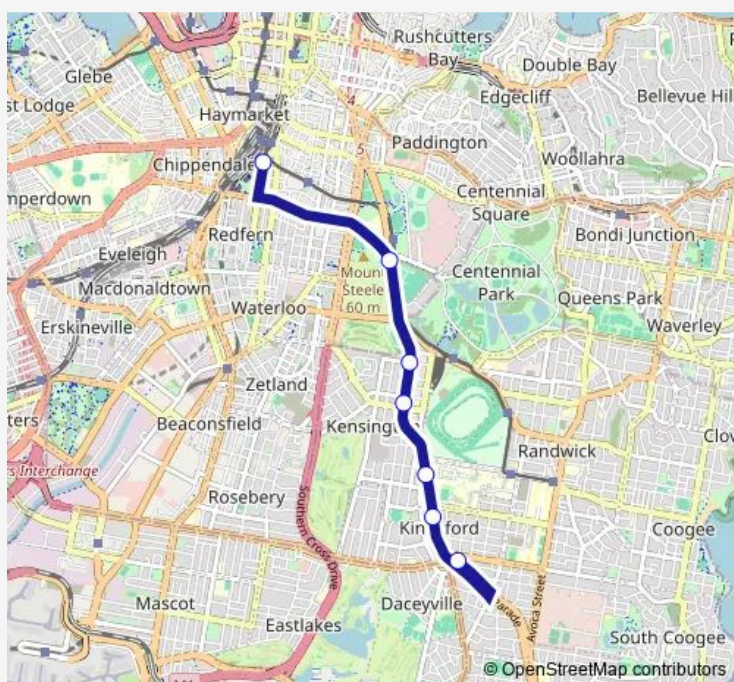

Monday 21:05-01:05<sup>+1</sup>

Tuesday 21:05-01:05<sup>+1</sup>

Wednesday 21:05-01:05<sup>+1</sup>

Thursday —

Friday —

Saturday —

Sunday —

Route info

Direction: Anzac Pde At Wallace St

Stops: 7

Trip Duration: 0 hour 21 min

80L3 — Central to Kingsford

### Direction

Central Station, Chalmers St, Stand G — Anzac Pde At Wallace St

7 stops

[Open route schedule](#)

Central Station, Chalmers St, Stand G

Centennial Parklands Sports Centre, Anzac Pde

Anzac Pde At Ascot St

### Route info

Direction: Central Station, Chalmers St, Stand G

Stops: 7

Trip Duration: 0 hour 18 min

80L3 Rail Replacement Bus Service time schedules and route maps are available in an offline PDF at [busmaps.com](https://busmaps.com). Use the [busmaps.com](https://busmaps.com) website to see live bus times, train schedule or subway schedule, and step-by-step directions for all public transit in Sydney