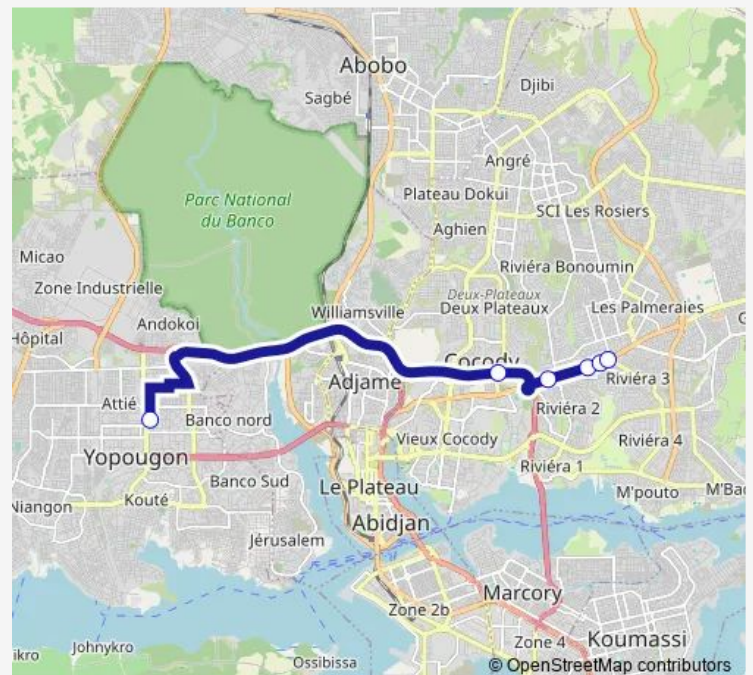

Bus woro woro banalisé : 9 kilo ↔ Yopougon 1er Pont[Go to website](#)**Direction**

Gare Lavage Yopougon — 9 Kilo

6 stops

[Open route schedule](#)

Gare Lavage Yopougon

Vallon

Riviera 2

Carrefour Alpha

Cap Nord

9 Kilo

Route schedule

Gare Lavage Yopougon — 9 Kilo

Monday 06:00

Tuesday 06:00

Wednesday 06:00

Thursday 06:00

Friday 06:00

Saturday 06:00

Sunday 06:00

Route info

Direction: Gare Lavage Yopougon

Stops: 6

Trip Duration: 2 hour 0 min

**woro woro banalisé : 9 kilo ↔ Yopougon 1er Pont**

Direction

Gare 9 Kilo — Gare Lavage Yopougon

14 stops

[Open route schedule](#)

Gare 9 Kilo

1er Pont

Première Station

Sable