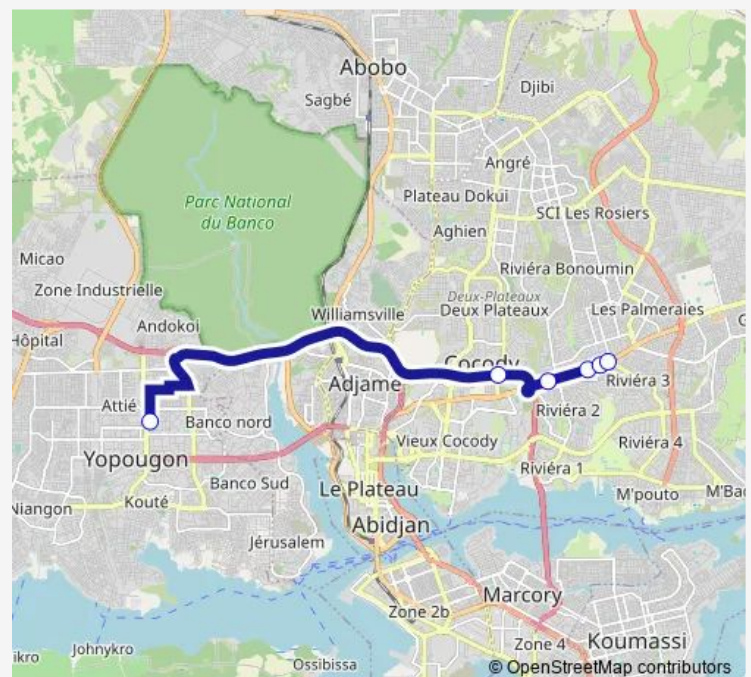

### Direction

Gare Lavage Yopougon — 9 Kilo

6 stops

[Open route schedule](#)

Gare Lavage Yopougon

Vallon

Riviera 2

Carrefour Alpha

### Route schedule

Gare Lavage Yopougon — 9 Kilo

Monday 06:00

Tuesday 06:00

Wednesday 06:00

Thursday 06:00

Friday 06:00

Saturday 06:00

### Route info

Direction: Gare Lavage Yopougon

Stops: 6

Trip Duration: 2 hour 0 min

woro woro banalisé : 9 kilo ↔ Yopougon 1er Pont