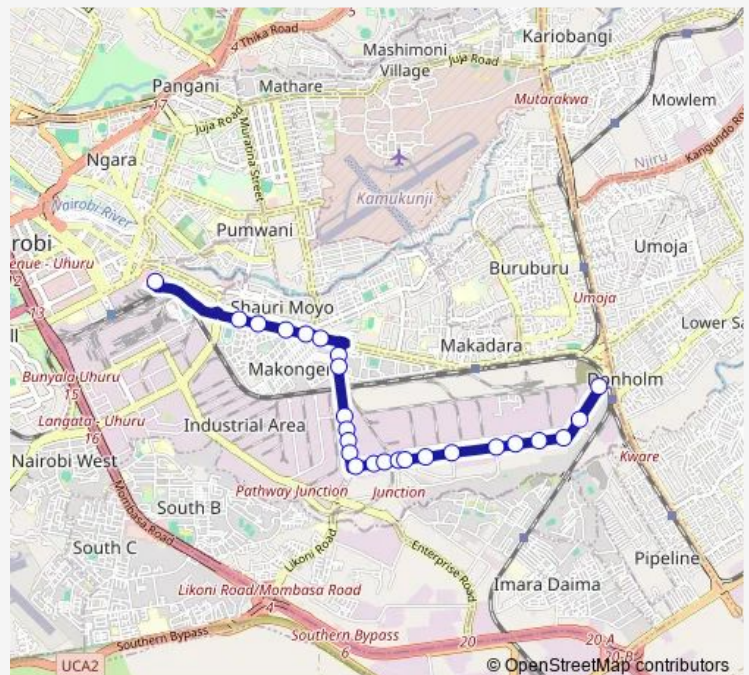

### Route schedule

Muthurwa — Donholm

Monday 06:00

Tuesday 06:00

Wednesday 06:00

Thursday 06:00

Friday 06:00

Saturday 06:00

### Route info

Direction: Muthurwa

Stops: 25

Trip Duration: 0 hour 25 min

70/71 — Muthurwa-Likoni-Sinai-Lunga Lunga

Sinai

Crescent

Uchumi