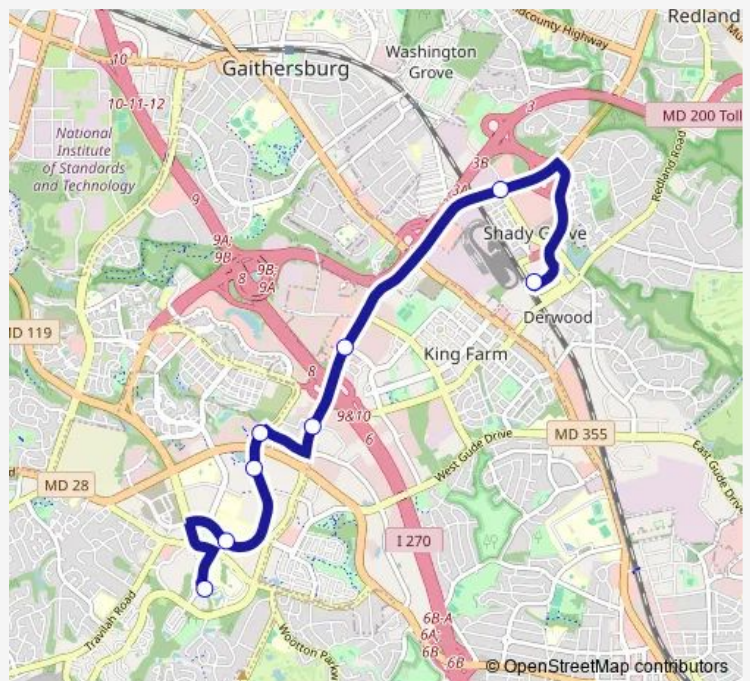

Tram PINK Pink-Shady Grove-Traville Tranist

[Go to website](#)

Direction
 Traville Gateway Drive & BAY B — Shady Grove Station & BAY F - East

8 stops

[Open route schedule](#)

- Traville Gateway Drive & BAY B
- Medical Center Drive & Medical Center Way
- Medical Center DR & @9630
- Omega Drive & Research Boulevard
- Shady Grove RD & Corporate Blvd
- Shady Grove Road & Choke Cherry Road
- Shady Grove RD & Crabbs Branch Way
- Shady Grove Station & BAY F - East

Route schedule

Traville Gateway Drive & BAY B — Shady Grove Station & BAY F - East

Monday	05:10-19:20
Tuesday	05:10-19:20
Wednesday	05:10-19:20
Thursday	05:10-19:20
Friday	05:10-19:20
Saturday	06:30-19:00
Sunday	06:30-19:00

Route info

Direction: Traville Gateway Drive & BAY B

Stops: 8

Trip Duration: 0 hour 25 min

Direction

Shady Grove Station & BAY F - East — Traville Gateway Drive & BAY B

8 stops

[Open route schedule](#)

Thursday 05:05-19:35

Friday 05:05-19:35

Saturday 06:30-19:00

Sunday 06:30-19:00

Route info

Direction: Shady Grove Station & BAY F - East

Stops: 8

Trip Duration: 0 hour 23 min