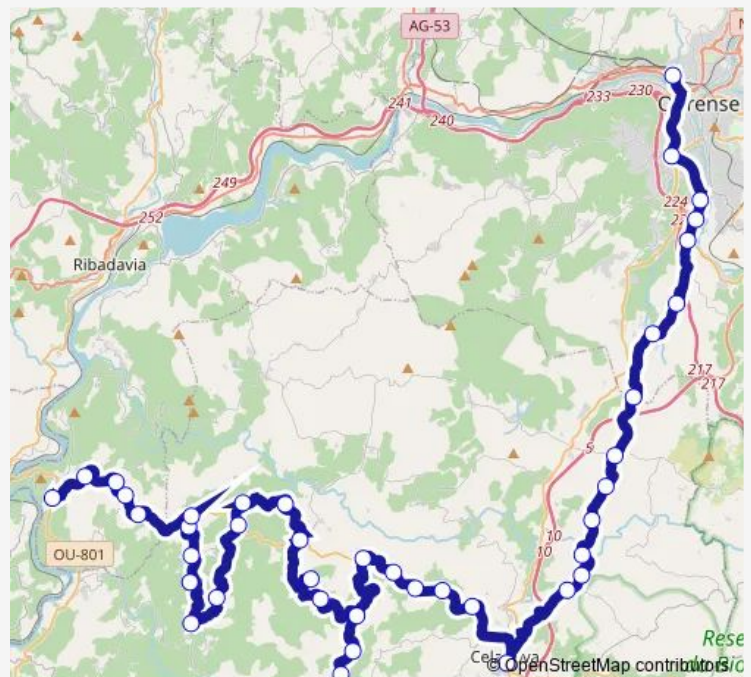

Thursday 13:50

Friday 13:50

Saturday —

Sunday —

Route info

Direction: Ourense E.I.

Stops: 40

Trip Duration: 1 hour 28 min

Cerdal (Parada Bus)

Poulo

Gomesende

A Guía

Garabelos

Centro DE Saúde Casanova

San Lourenzo

Vilela