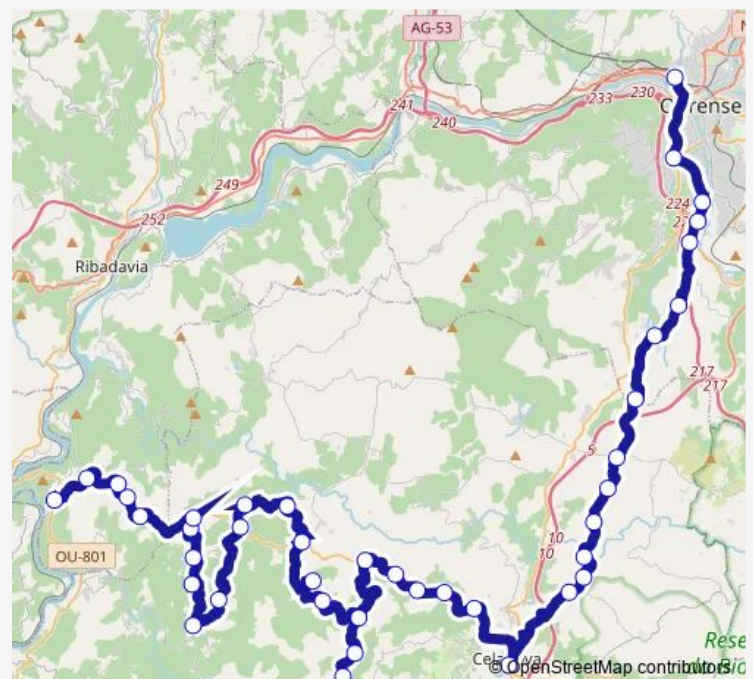

Thursday 13:50

Friday 13:50

Saturday —

Sunday —

Route info

Direction: Ourense E.I.

Stops: 40

Trip Duration: 1 hour 28 min

Cerdal (Parada Bus)

Poulo

Gomesende

A Guía

Garabelos

Centro DE Saúde Casanova

San Lourenzo

Vilela