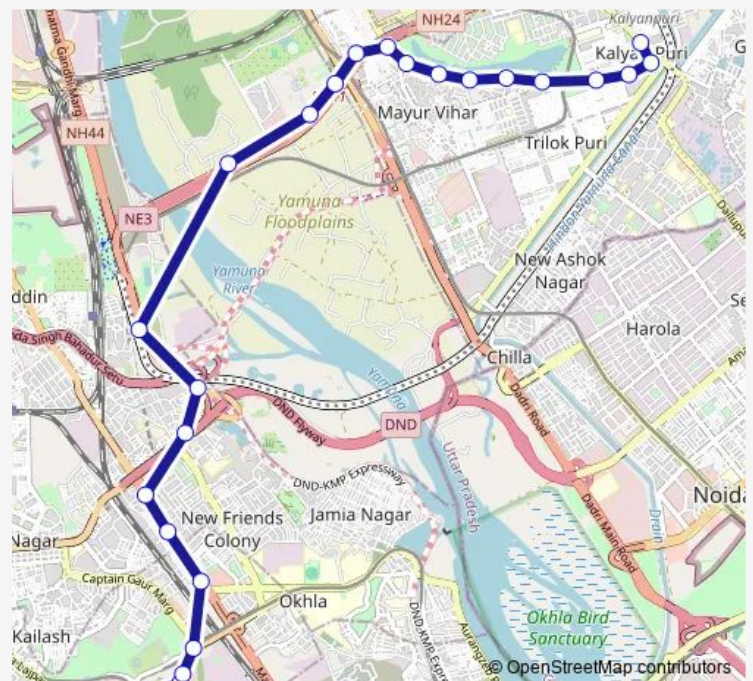

Thursday 05:55-21:10

Friday 05:55-21:10

Saturday 05:55-21:10

Sunday 05:55-21:10

Route info

Direction: Nehru Place Terminal

Stops: 24

Trip Duration: 0 hour 53 min

306up

Super Bazar

Kalyan Puri Crossing (Chand Cinema Road)

Kalyan Puri Terminal

306up Bus time schedules and route maps are available in an offline PDF at busmaps.com. Use the busmaps.com website to see live bus times, train schedule or subway schedule, and step-by-step directions for all public transit in New Delhi