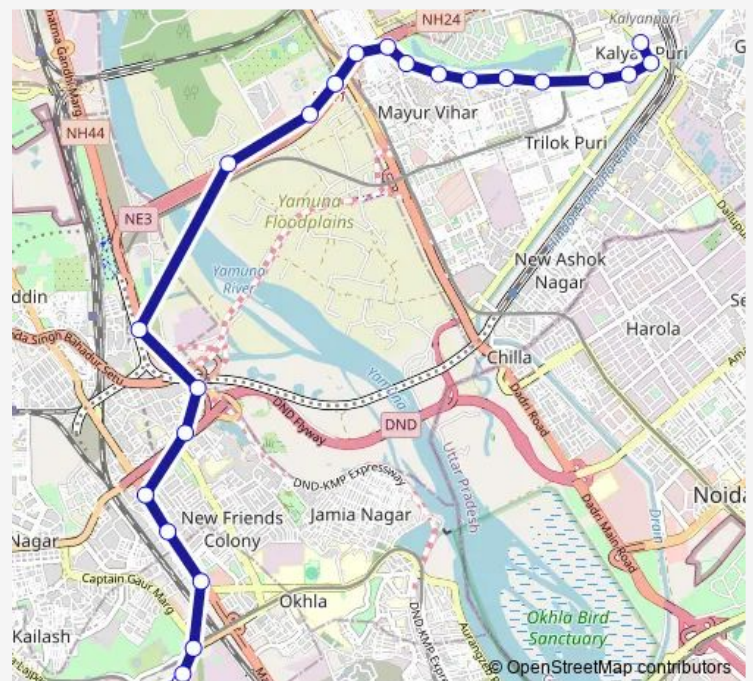

Thursday 05:55-21:10

Friday 05:55-21:10

Saturday 05:55-21:10

Sunday 05:55-21:10

Route info

Direction: Nehru Place Terminal

Stops: 24

Trip Duration: 0 hour 53 min

306up

Super Bazar

Kalyan Puri Crossing (Chand Cinema Road)

Kalyan Puri Terminal

306up Bus time schedules and route maps are available in an offline PDF at busmaps.com. Use the busmaps.com website to see live bus times, train schedule or subway schedule, and step-by-step directions for all public transit in New Delhi