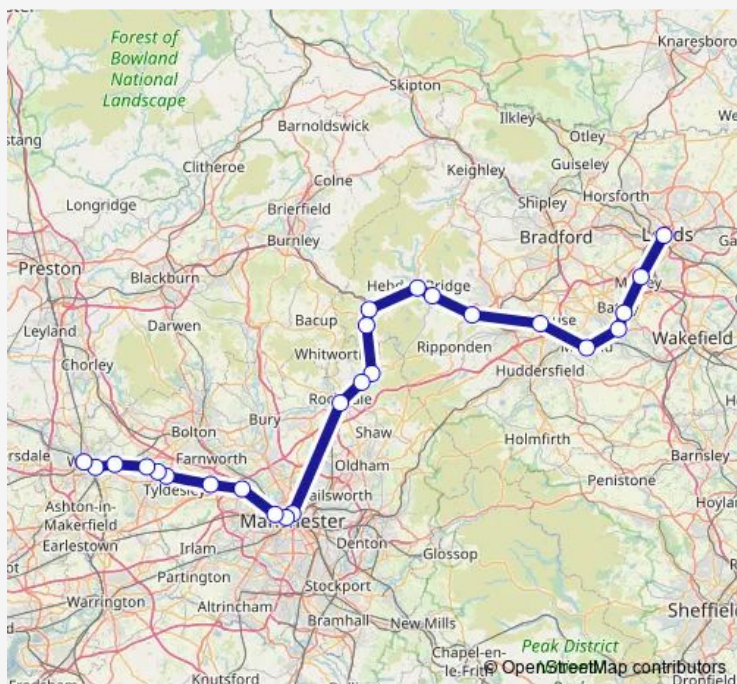

### Direction

Leeds — Wigan Wallgate

25 stops

[Open route schedule](#)

- Leeds
- Morley
- Batley
- Dewsbury
- Mirfield
- Brighouse
- Sowerby Bridge
- Mytholmroyd
- Hebden Bridge
- Todmorden
- Walsden
- Littleborough
- Smithy Bridge
- Rochdale
- Manchester Victoria
- Salford Central
- Salford Crescent
- Swinton (Manchester)
- Walkden
- Atherton
- Hag Fold

### Route schedule

Leeds — Wigan Wallgate

Monday	06:17-18:17
Tuesday	06:17-18:17
Wednesday	06:17-18:17
Thursday	06:17-18:17
Friday	06:17-18:17
Saturday	06:17-18:17
Sunday	—

### Route info

Direction: Leeds

Stops: 25

Trip Duration: 2 hour 21 min

■ Nt:Lds->Wgw — NT train service from LDS to Wgw

Daisy Hill

Hindley

Ince (Manchester)

## Route info

Direction: Leeds

Stops: 19

Trip Duration: 2 hour 10 min

**Direction**

Leeds — Wigan Wallgate

24 stops

[Open route schedule](#)