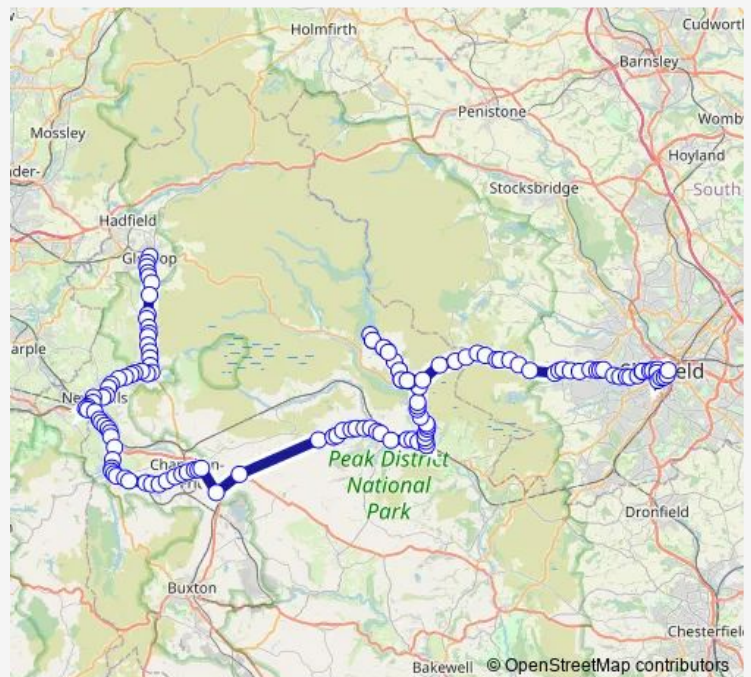

### Route schedule

Henry Street — Sheffield Interchange

Monday —

Tuesday —

Wednesday —

Thursday —

Friday —

Saturday —

### Route info

Direction: Henry Street

Stops: 136

Trip Duration: 2 hour 15 min

■ 257c — Sheffield - Derwent Dams - Castleton - Glossop

BusMaps

Hayfield Road

The Vine