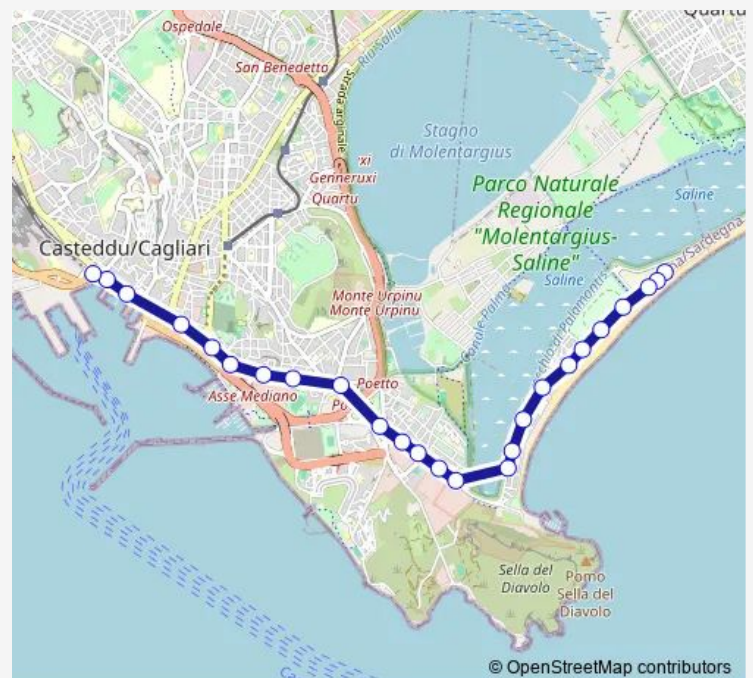

### Route schedule

Lungo Mare Poetto (Capolinea 3P, 5zeeus, Pexpress) —  
Matteotti (capolinea PF - Pq)

Monday 08:33-20:18

Tuesday 08:33-20:18

Wednesday 08:33-20:18

Thursday 08:33-20:18

Friday 08:33-20:18

Saturday 08:33-20:18

### Route info

Direction: Lungo Mare Poetto (Capolinea 3P, 5zeeus, Pexpress)

Stops: 25

Trip Duration: 0 hour 28 min

Diaz (Banco di Sardegna)

Roma (fronte Molo Dogana)

Roma (fronte Molo Sanità)

Matteotti (capolinea PF - Pq)

## Direction

Matteotti (capolinea PF - Pq) — Lungo Mare Poetto (Capolinea 3P, 5zeeus, Pexpress)

29 stops

[Open route schedule](#)

Matteotti (capolinea PF - Pq)

Roma (Molo Sanità)

Roma (Molo Dogana)

Diaz (uffici Abbanoa)