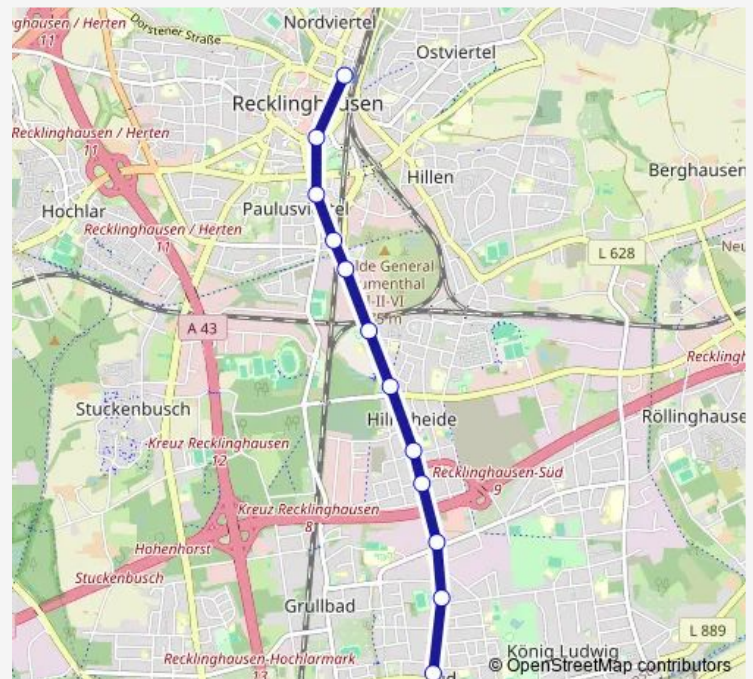

Direction

RE Am Neumarkt — Recklinghausen Hbf

12 stops

[Open route schedule](#)

RE Am Neumarkt

RE König-Ludwig-Str.

Recklinghausen Kölner Str.

Recklinghausen Weserstr.

Theodor-Esch-Str

RE Hohenhorster Weg

Recklinghausen Vestlandhalle

RE Bergw. General Blumenthal

Recklinghausen Weidestr.

RE Bruchweg

RE Viehtor

Recklinghausen Hbf

Route schedule

RE Am Neumarkt — Recklinghausen Hbf

Monday 07:28

Tuesday 07:28

Wednesday 07:28

Thursday 07:28

Friday 07:28

Saturday —

Sunday —

Route info

Direction: RE Am Neumarkt

Stops: 12

Trip Duration: 0 hour 19 min

■ Sb20e — Am Neumarkt - RE Hbf

Sb20e Bus time schedules and route maps are available in an offline PDF at busmaps.com. Use the busmaps.com website to see live bus times, train schedule or subway schedule, and step-by-step directions for all public transit in Recklinghausen