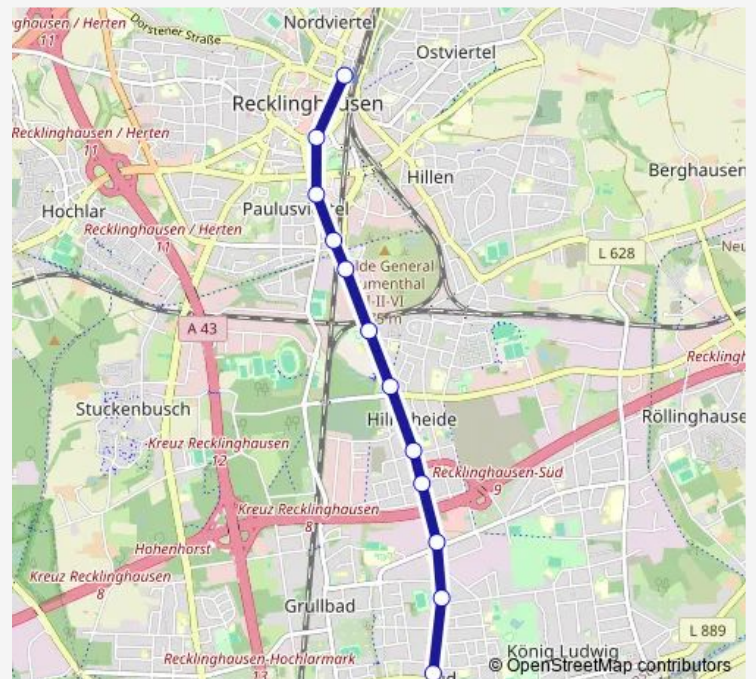

Direction

RE Am Neumarkt — Recklinghausen Hbf

12 stops

[Open route schedule](#)

RE Am Neumarkt

RE König-Ludwig-Str.

Recklinghausen Kölner Str.

Recklinghausen Weserstr.

Theodor-Esch-Str

RE Hohenhorster Weg

Recklinghausen Vestlandhalle

RE Bergw. General Blumenthal

Recklinghausen Weidestr.

RE Bruchweg

RE Viehtor

Recklinghausen Hbf

Route schedule

RE Am Neumarkt — Recklinghausen Hbf

Monday 07:28

Tuesday 07:28

Wednesday 07:28

Thursday 07:28

Friday 07:28

Saturday —

Sunday —

Route info

Direction: RE Am Neumarkt

Stops: 12

Trip Duration: 0 hour 19 min

SB20E Bus time schedules and route maps are available in an offline PDF at busmaps.com. Use the busmaps.com website to see live bus times, train schedule or subway schedule, and step-by-step directions for all public transit in Recklinghausen