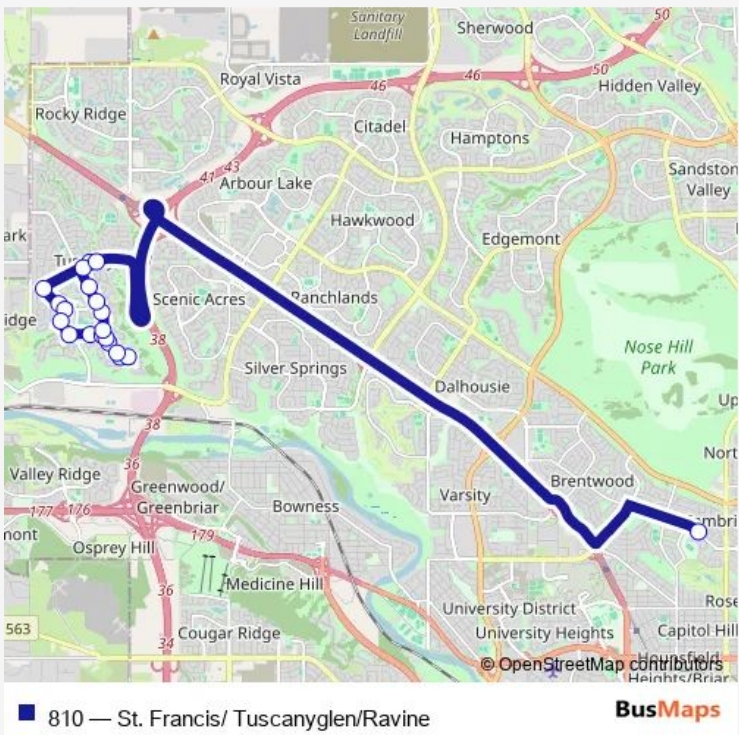

Bus 810 St. Francis/ Tuscanyglen/Ravine

[Go to website](#)

**Direction**  
 WB Northmount DR @ Clarendon RD Nw — EB Tuscany BV @ Tuscany Hills RD Nw

20 stops

[Open route schedule](#)

- WB Northmount DR @ Clarendon RD Nw
- WB Tuscany BV @ Tuscany Valley VW Nw
- SB Tuscany DR @ Toscana GD Nw
- EB Tuscany DR @ Tuscany Ridge CL Nw
- SB Tuscany Glen RD @ Tuscany DR Nw
- SB Tuscany Glen RD @ Tuscany Glen PA Nw
- EB Tuscany Estates DR @ Tuscany Glen PA Nw
- EB Tuscany Meadows DR @ Tuscany Meadows HE Nw
- SB Tuscany Ravine RD @ Tuscany Meadows DR Nw
- EB Tuscany Ravine RD @ Tuscany Ravine VW Nw
- EB Tuscany Ravine RD @ Tuscany Ravine CL Nw
- WB Tuscany Ravine RD @ Tuscany Ravine HT Nw
- WB Tuscany Ravine RD @ Tuscany Ravine CO Nw
- WB Tuscany Ravine RD @ Tuscany Ravine TC Nw
- NB Tuscany Ravine RD @ Tuscany Meadows DR Nw
- NB Tuscany Ravine RD @ Tuscany Meadows HT Nw
- NB Tuscany WY @ Tuscany Hills WY Nw
- NB Tuscany WY @ Tuscany Hills PA Nw
- EB Tuscany BV @ Tuscany WY Nw
- EB Tuscany BV @ Tuscany Hills RD Nw

Route schedule

WB Northmount DR @ Clarendon RD Nw — EB Tuscany BV @ Tuscany Hills RD Nw

Monday	15:29
Tuesday	15:29
Wednesday	15:29
Thursday	15:29
Friday	14:33
Saturday	—
Sunday	—

**Route info**

Direction: WB Northmount DR @ Clarendon RD Nw

Stops: 20

Trip Duration: 0 hour 28 min

## Direction

SB Tuscany DR @ Toscana GD Nw — EB Northmount DR @ Clarendon RD Nw

20 stops

[Open route schedule](#)

SB Tuscany DR @ Toscana GD Nw

EB Tuscany DR @ Tuscany Ridge CL Nw

SB Tuscany Glen RD @ Tuscany DR Nw