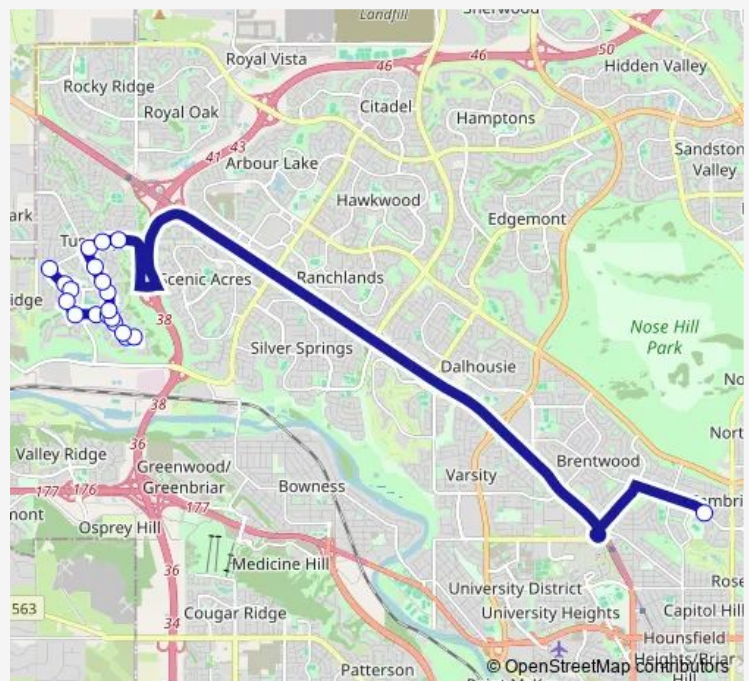

WB Tuscany Ravine RD @ Tuscany Ravine CO Nw

WB Tuscany Ravine RD @ Tuscany Ravine TC Nw

NB Tuscany Ravine RD @ Tuscany Meadows DR Nw

NB Tuscany Ravine RD @ Tuscany Meadows HT Nw

NB Tuscany WY @ Tuscany Hills WY Nw

NB Tuscany WY @ Tuscany Hills PA Nw

EB Tuscany BV @ Tuscany WY Nw

EB Tuscany BV @ Tuscany Hills RD Nw

Route schedule

WB Northmount DR @ Clarendon RD NW — EB Tuscany BV @ Tuscany Hills RD Nw

Monday 15:29

Tuesday 15:29

Wednesday 15:29

Thursday 15:29

Friday 14:33

Saturday —

Sunday —

Route info

Direction: WB Northmount DR @ Clarendon RD NW

Stops: 20

Trip Duration: 0 hour 28 min

810 — St. Francis/ Tuscanyglen/Ravine

Direction

SB Tuscany DR @ Toscana GD NW — EB Northmont DR @ Calendar RD NW

20 stops

[Open route schedule](#)

SB Tuscany DR @ Toscana GD NW

EB Tuscany DR @ Tuscany Ridge CL NW