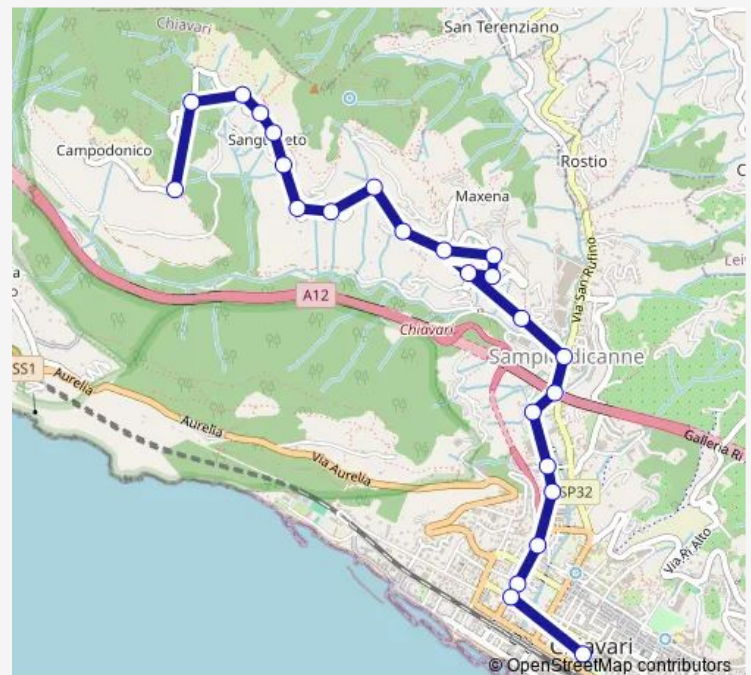

Via Maxena civ. 19 A

Via Maxena civ. 16

Via Maxena civ. 11

Via Maxena - Giro del Trun

Villa Casaretto

Sampierdicanne - chiesa

Sampierdicanne - Ponte autostrada

Via Lertora

Thursday 07:10-19:45

Friday 07:10-19:45

Saturday 07:10-19:45

Sunday —

Route info

Direction: Campodonico capolinea

Stops: 24

Trip Duration: 0 hour 20 min

Friday 07:13

Saturday —

Sunday —

Route info

Direction: Campodonico capolinea

Stops: 26

Trip Duration: 0 hour 17 min

Direction

Wednesday 06:50-19:20

Thursday 06:50-19:20

Friday 06:50-19:20

Saturday 06:50-19:20

Sunday —

Route info

Direction: Piazza N.S. dell Orto capolinea

Stops: 28