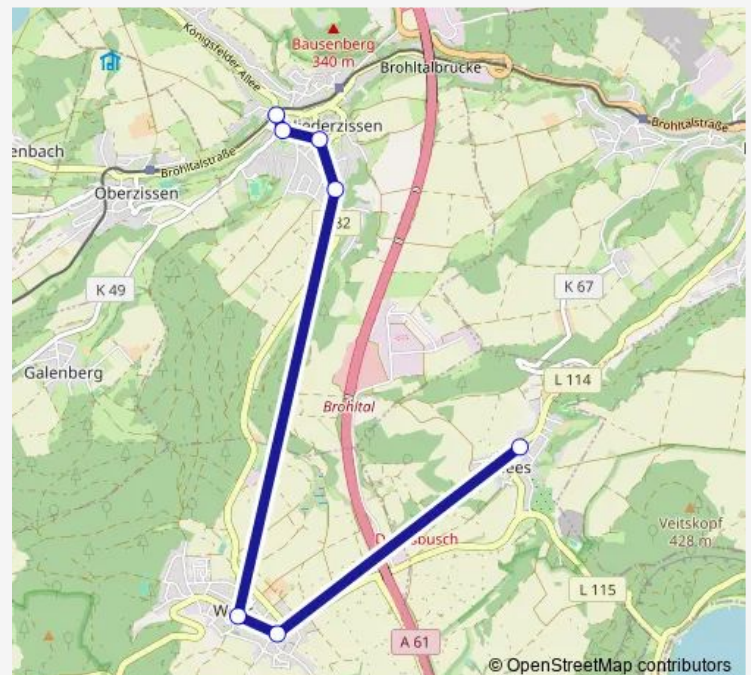

Bus 810

[Go to website](#)

Direction

Glees Mühlweg — Niederzissen Busbahnhof

7 stops

[Open route schedule](#)

Glees Mühlweg

Wehr (Eifel) Alte Post

Tuesday 05:08

Wednesday —

Thursday 05:08

Friday 05:08

Saturday —

Sunday —

Route info

Direction: Glees Mühlweg

Stops: 7

Trip Duration: 0 hour 18 min

810

810 Bus time schedules and route maps are available in an offline PDF at busmaps.com. Use the busmaps.com website to see live bus times, train schedule or subway schedule, and step-by-step directions for all public transit in Bad Neuenahr-Ahrweiler