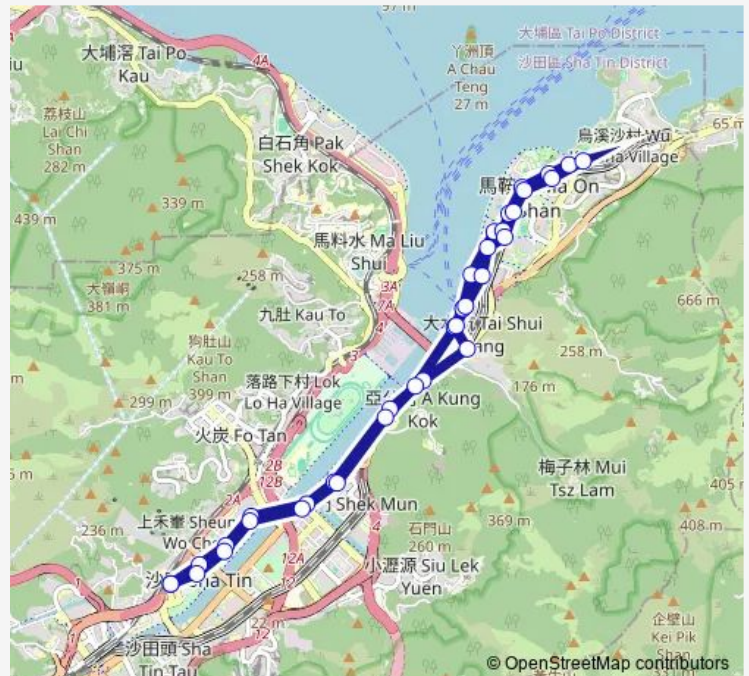

Route schedule

SHA TIN CENTRE STREET, NEAR WAI WAH CENTRE BLOCK 2 — SHA TIN CENTRE STREET, NEAR WAI WAH CENTRE BLOCK 2

Monday	06:00-23:10
Tuesday	06:00-23:10
Wednesday	06:00-23:10
Thursday	06:00-23:10
Friday	06:00-23:10
Saturday	06:00-23:10
Sunday	06:00-23:10

Route info

Direction: SHA TIN CENTRE STREET, NEAR WAI WAH CENTRE BLOCK 2

Stops: 35

Trip Duration: 0 hour 38 min

SAI SHA ROAD, OUTSIDE VISTA PARADISO|SAI SHA ROAD BUS LAY-BY NEAR VISTA PARADISO

SAI SHA ROAD BUS LAY-BY OUTSIDE CHUNG ON ESTATE (OPPOSITE TO MA ON SHAN SPORTS GROUND)|SAI SHA ROAD, NEAR CHUNG ON SHOPPING CENTRE, CHUNG ON ESTATE