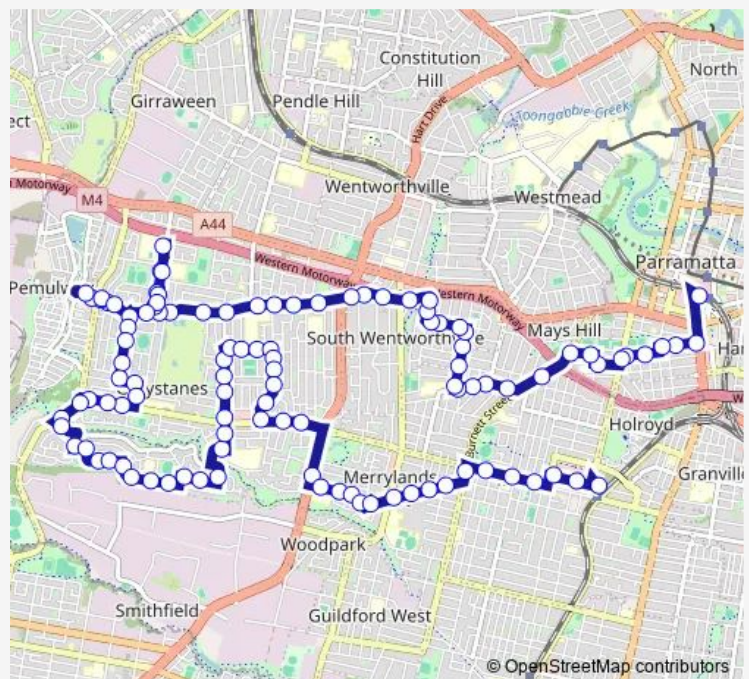

Merrylands Rd Opp Ringrose Av

Merrylands Rd Opp Hilton St

Greystanes Shopping Centre, Braeside Rd

Braeside Rd Opp Hedley St

Route schedule

Merrylands Interchange, Terminal PI - Stand 2 — Parramatta Station, Stand A1

Monday	07:50-14:20
Tuesday	07:50-14:20
Wednesday	07:50-14:20
Thursday	07:50-14:20
Friday	07:50-14:20
Saturday	07:54-22:14
Sunday	07:54-22:14

Route info

Direction: Merrylands Interchange, Terminal PI - Stand 2

Stops: 103

Trip Duration: 1 hour 17 min

810 — Merrylands to Parramatta via Pemulwuy

Braeside Rd Opp Lance Cres

Braeside Rd At Dean St

Braeside Rd Before Jonathan St

Jonathan St At Dwight St

Daniel Street Park, Jonathan St