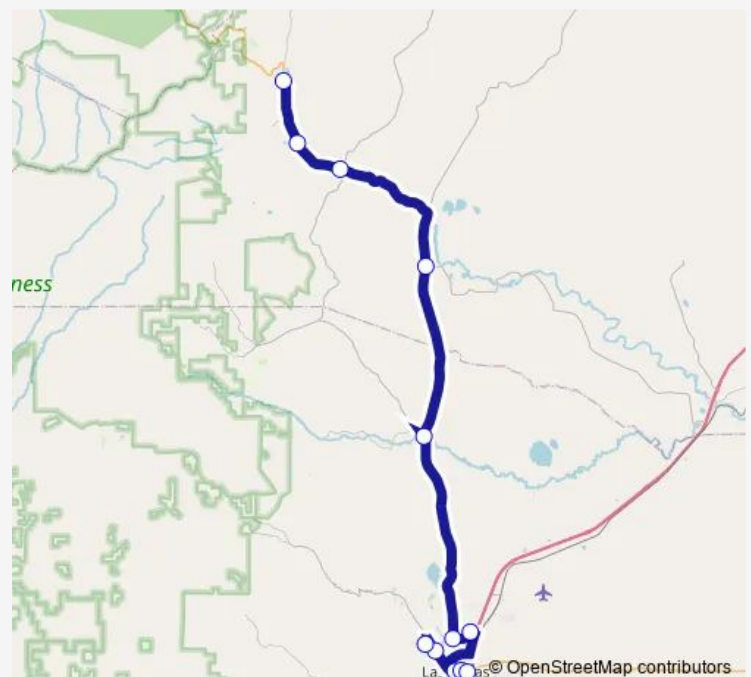

Sapello 66

Walmart

Alta Vista Regional Hospital

New Mexico Behavioral Health Institute

Luna Community College

Valencia St Parking Lot

University Ave & 8th St

Las Vegas Transportation Center

### Route schedule

Holman Post Office — Las Vegas Transportation Center

Monday —

Tuesday 06:40-15:23

Wednesday —

Thursday 06:40-15:23

Friday —

Saturday —

### Route info

Direction: Holman Post Office

Stops: 12

Trip Duration: 1 hour 22 min

810 — Mora

**Direction**

Las Vegas Transportation Center — Holman Post Office

11 stops

[Open route schedule](#)

Las Vegas Transportation Center

University Ave &amp; 8th St

Valencia St Parking Lot

New Mexico Behavioral Health Institute

Luna Community College

Alta Vista Regional Hospital

Walmart