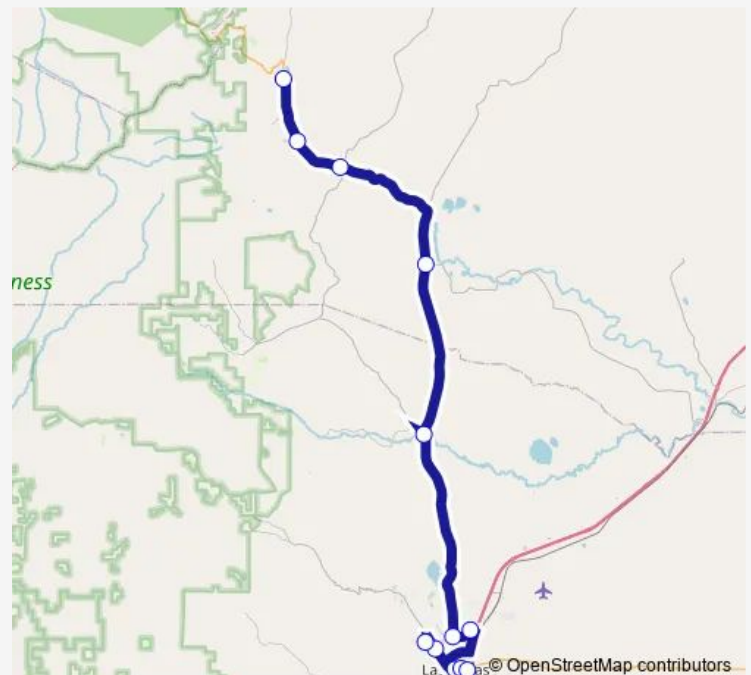

University Ave & 8th St

Las Vegas Transportation Center

Route schedule

Holman Post Office — Las Vegas Transportation Center

Monday —

Tuesday 06:40-15:23

Wednesday —

Thursday 06:40-15:23

Friday —

Saturday —

Sunday —

Route info

Direction: Holman Post Office

Stops: 12

Trip Duration: 1 hour 22 min

810 — Mora

Direction

Las Vegas Transportation Center — Holman Post Office

11 stops

[Open route schedule](#)

Las Vegas Transportation Center

University Ave & 8th St

Valencia St Parking Lot

New Mexico Behavioral Health Institute

Las Vegas Transportation Center — Holman Post Office

Monday	—
Tuesday	08:20-17:00
Wednesday	—
Thursday	08:20-17:00
Friday	—
Saturday	—
Sunday	—

Route info

Direction: Las Vegas Transportation Center

Stops: 11