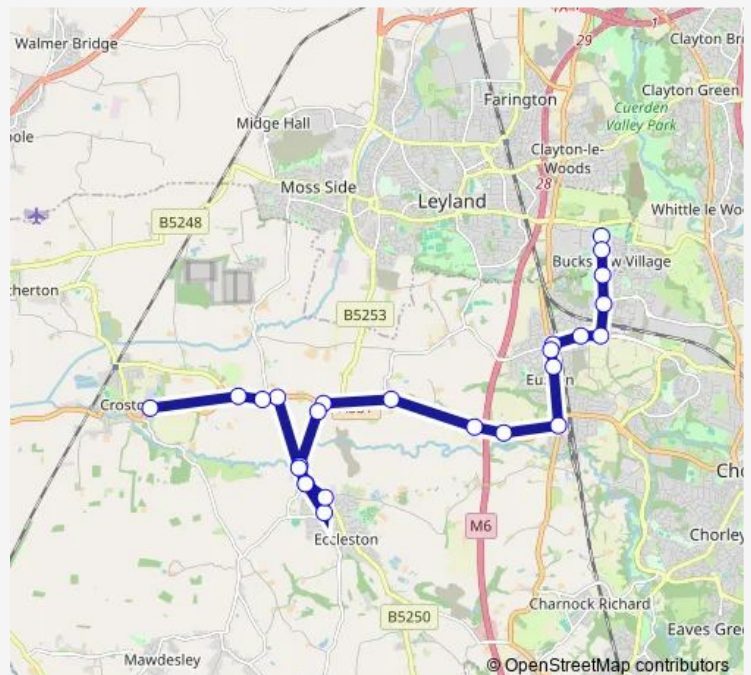

### Direction

Village Park — Bishop Rawstorne Turning Circle

25 stops

[Open route schedule](#)

- Village Park
- Old Worden Hall
- Main Street
- Buckshaw Hall
- East Terrace
- Wentworth Drive
- Bay Horse
- Bay Horse
- Crofters Green
- Anderton Road
- Old Dawbers Lane
- Mill Lane
- Dawbers Lane
- Lydiat Lane End
- Lydiat Farm
- St Marys Church
- Tincklers Lane
- Primary School
- Towngate
- Tincklers Lane
- St Marys Church

### Route schedule

Village Park — Bishop Rawstorne Turning Circle

Monday	08:13
Tuesday	08:13
Wednesday	08:13
Thursday	08:13
Friday	08:13
Saturday	—
Sunday	—

### Route info

Direction: Village Park

Stops: 25

Trip Duration: 0 hour 29 min

810 — Euxton - Croston Bishop Rawstorne CELC

New Lane

Ulnes Walton Lane

Garden Centre

## Route schedule

Bishop Rawsthorne Turning Circle — Old Worden Hall

Monday 15:20

---

Tuesday 15:20

---

Wednesday 15:20

---