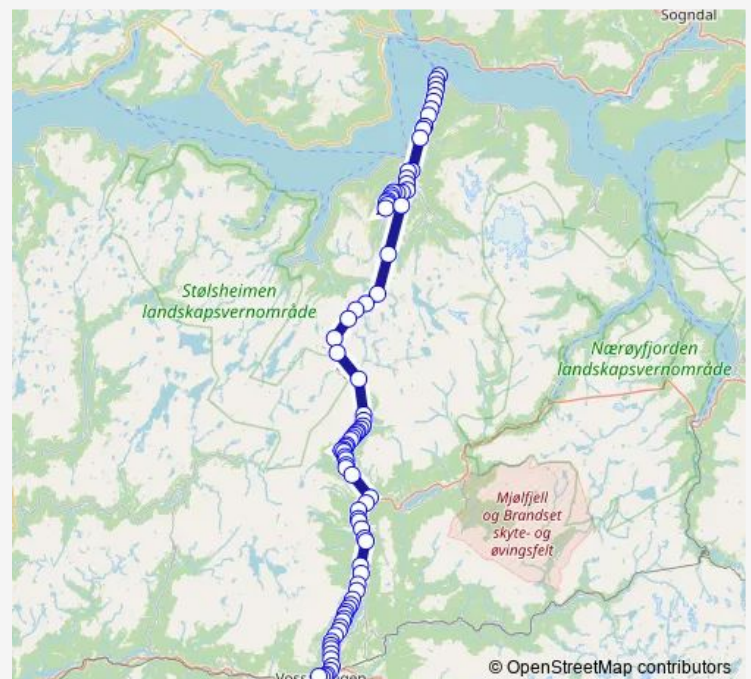

Bøasvingen

Bø

Brekke

Route schedule

Vangsnes ferjekai — Voss stasjon

Monday	08:43
Tuesday	08:43
Wednesday	08:43
Thursday	08:43
Friday	08:43
Saturday	—
Sunday	17:28

Route info

Direction: Vangsnes ferjekai

Stops: 86

Trip Duration: 1 hour 42 min

810 — Vangsnes-Vinje-Voss

BusMaps

Hagasvingen

Hagasvingen øvre

Tistel nedre

Tistel