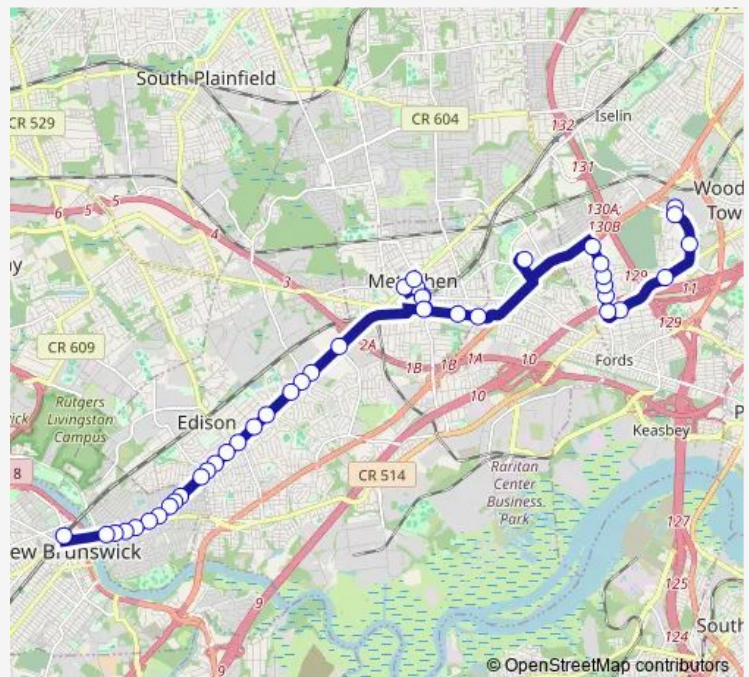

Amboy Ave. (RT. 501) AT Redfield Village Dr#

Amboy AVE AT Carson Ave

Main ST AT Amboy Ave

Main ST AT Woodbridge Ave, Rail Station

NEW ST AT Main St

Center ST AT Middlesex Ave

Main ST AT RT-27

MAIN ST AT WOODBRIDGE AVE, RAIL STATION

Saturday 07:00-22:02

Sunday 11:00-19:30

Route info

Direction: Woodbridge Center Mall

Stops: 42

Trip Duration: 0 hour 47 min

RT-27 (Lincoln HWY) AT Vineyard Rd

RT-27 (LINCOLN HWY) AT REVLON TRAFFIC SIGNAL

RT-27 (Lincoln HWY) AT Talmadge Rd

RT-27 (Lincoln HWY) AT Municipal Blvd

RT-27 (Lincoln HWY) AT Colton Rd

RT-27 (Lincoln HWY) AT Stony RD West

RT-27 AT Plainfield Ave

RT-27 (Lincoln HWY) AT Schuyler Dr

RT-27 (Lincoln HWY) AT Vinal Ave

RT-27 (LINCOLN HWY) AT SUYDAM AVE

RT-27 (Lincoln HWY) AT Suttons Lane

Raritan AVE AT Lexington Ave

Raritan AVE AT Highland Ave

Raritan AVE AT N. Tenth Ave

Raritan AVE AT N. Seventh Ave

Raritan AVE AT N. Fifth Ave