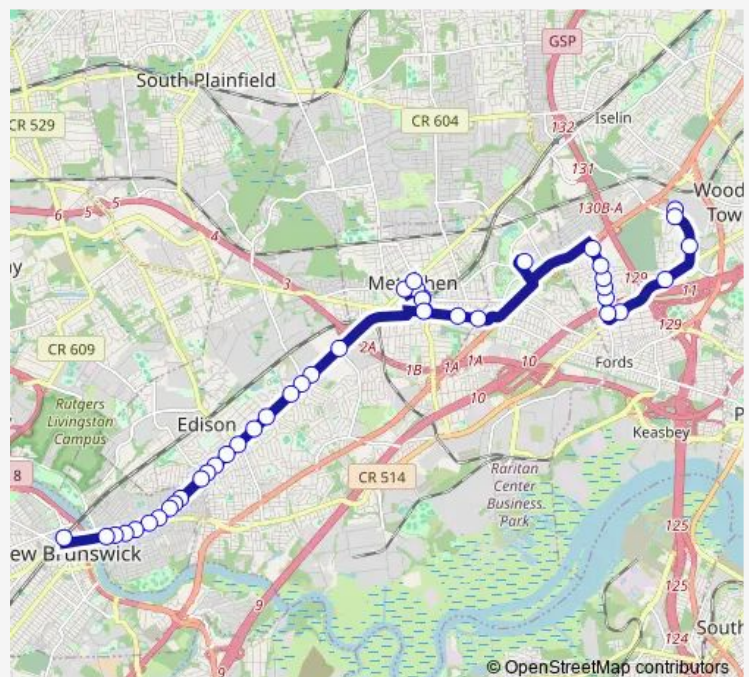

Main ST AT Amboy Ave

Route schedule

Woodbridge Center Mall — George ST AT Albany St

Monday 06:00-22:00

Tuesday 06:00-22:00

Wednesday 06:00-22:00

Thursday 06:00-22:00

Friday 06:00-22:00

Saturday 07:00-22:02

Sunday 11:00-19:30

Route info

Direction: Woodbridge Center Mall

Stops: 42

Trip Duration: 0 hour 53 min

RT-27 (Lincoln HWY) AT Vineyard Rd

RT-27 (Lincoln HWY) AT Revlon Traffic Signal

RT-27 (Lincoln HWY) AT Talmadge Rd

RT-27 (Lincoln HWY) AT Municipal Blvd

RT-27 (Lincoln HWY) AT Colton Rd

RT-27 (Lincoln HWY) AT Stony RD West

RT-27 AT Plainfield Ave

RT-27 (Lincoln HWY) AT Schuyler Dr

RT-27 (Lincoln HWY) AT Vinal Ave

RT-27 (Lincoln HWY) AT Suydam Ave

RT-27 (Lincoln HWY) AT Suttons Lane

Raritan AVE AT Lexington Ave

Raritan AVE AT Highland Ave

Raritan AVE AT N. Tenth Ave

Raritan AVE AT N. Seventh Ave

Raritan AVE AT N. Fifth Ave