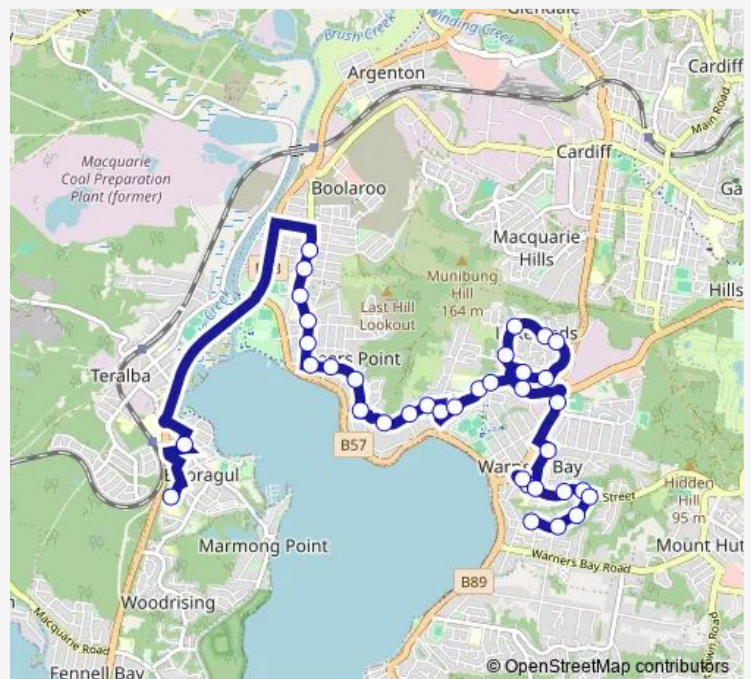

School Bus 810 St. Marys Primary, Warners Bay to St. Pauls High Booragul

[Go to website](#)

Direction

St Pauls High School — Warners Bay Public School, Mills St

36 stops

[Open route schedule](#)

- St Pauls High School
- Marmong St At Rens St
- Main Rd At Fourth St
- Albert Reserve, Main Rd
- Main Rd At Eighth St
- Main Rd Opp Speers Point Library
- Main Rd At Nord St
- Speers St At Lakeview St
- Speers St At Bradford St
- Speers St After Quarry Rd
- Speers St At Thompson Rd
- Thompson Rd Opp Morse St
- Thompson Rd Opp Moulden St
- Thompson Rd After Rani Cl
- Fairfax Rd After Vincent St
- Medcalf Rd After Vincent St
- Biddabah Public School, Medcalf St
- Medcalf St Opp Albert St
- Ambleside Cct At Derwent Cres
- Ambleside Cct After Grasmere Way

Route schedule

St Pauls High School — Warners Bay Public School, Mills St

Monday	08:12
Tuesday	08:12
Wednesday	08:12
Thursday	08:12
Friday	08:12
Saturday	—
Sunday	—

Route info

Direction: St Pauls High School

Stops: 36

Trip Duration: 0 hour 35 min

810 — St. Marys Primary, Warners Bay to St. Pauls High Booragul

Ambleside Cct Opp Ulverston Way

Ambleside Cct At Whitehaven Dr

Lakelands Oval, Ambleside Cct

Ambleside Cct Before Lakelands Dr

Friday 14:55

Saturday —

Sunday —

Route info

Direction: St Mary's Primary School, Bayview St

Stops: 32

Trip Duration: 0 hour 32 min

Speers St Opp Bradford St