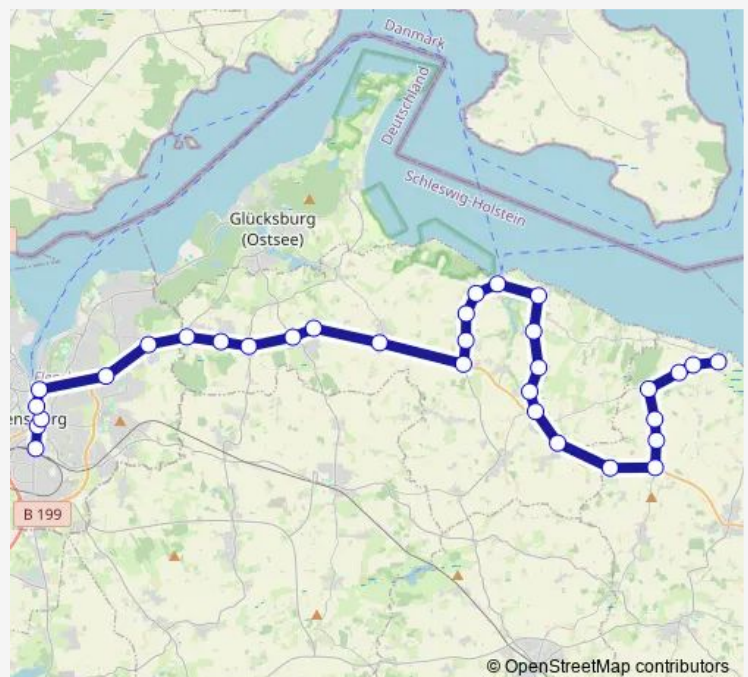

Bus 810

[Go to website](#)

Direction

Flensburg, Bahnhof, Mast 1u — Neukirchen (Ostsee), Mast 1=2r

32 stops

[Open route schedule](#)

Flensburg, Bahnhof, Mast 1u

Flensburg, Deutsches Haus, Mast 1u

Angelburger Str. B1 > Südermarkt 3,7,12,14

Flensburg, Zob, Mast B5

Flensburg, Pilkentafel, Mast 1r

Flensburg, Engelsby Nordstraße, Mast 1u

Flensburg, Kauslund Nordstraße, Mast 1u

Wees, West, Mast 1u

Wees, Moorstraße, Mast 1u

Oxbüll, Nordstraße, Mast 1u

Munkbrarup, Nordstraße, Mast 1u

Munkbrarup, Toft, Mast 1u

Ringsberg, Nordstraße, Mast 1u

Langballig, Hauptstraße, Mast 2r

Langballig, Laikier, Mast 1r

Langballigkaten, Mast 2r

Langballigau, Unterstraße, Mast 2u

Langballigau, Hafen, Mast 2u

Westerholz, Feuerwehr, Mast 2l

Westerholz, Unewattholz, Mast 2l

Streichmühle, Abzw. Grünberg, Mast 1l

Route schedule

Flensburg, Bahnhof, Mast 1u — Neukirchen (Ostsee), Mast 1=2r

Monday 08:15-18:15

Tuesday 08:15-18:15

Wednesday 08:15-18:15

Thursday 08:15-18:15

Friday 08:15-16:15

Saturday 08:15-18:15

Sunday 08:15-18:15

Route info

Direction: Flensburg, Bahnhof, Mast 1u

Stops: 32

Trip Duration: 0 hour 56 min

© OpenStreetMap contributors

810

BusMaps