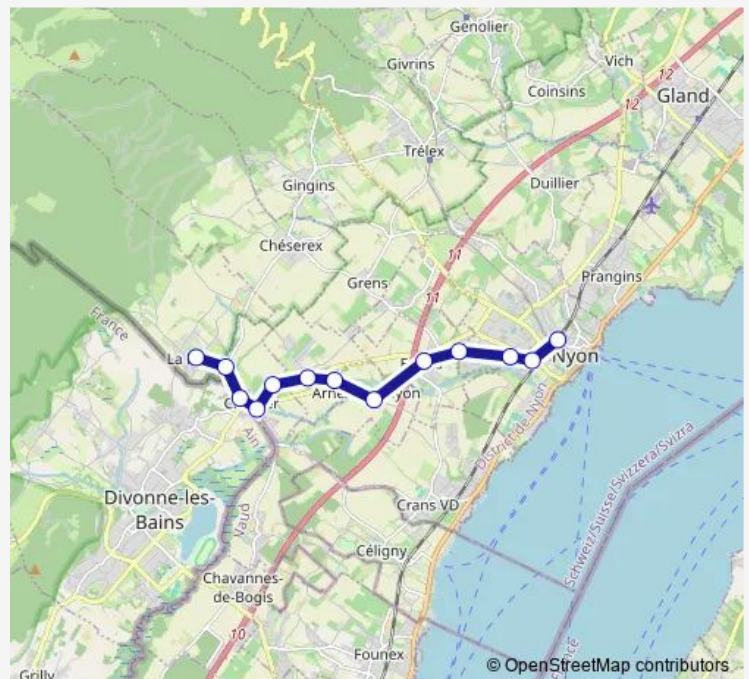

### Direction

Nyon, gare — La Rippe, village

14 stops

[Open route schedule](#)

Nyon, gare

Nyon, Martavaux

Nyon, route du Stand

Nyon, Terre-Bonne sud

### Route schedule

Nyon, gare — La Rippe, village

Monday 06:19-18:49

Tuesday 06:19-18:49

Wednesday 06:19-18:49

Thursday 06:19-18:49

Friday 06:19-18:49

Saturday —

### Route info

Direction: Nyon, gare

Stops: 14

Trip Duration: 0 hour 26 min

810

BusMaps

## Route info

Direction: La Rippe, village

Stops: 13

Trip Duration: 0 hour 22 min

810 Bus time schedules and route maps are available in an offline PDF at [busmaps.com](https://busmaps.com). Use the [busmaps.com](https://busmaps.com) website to see live bus times, train schedule or subway schedule, and step-by-step directions for all public transit in Nyon