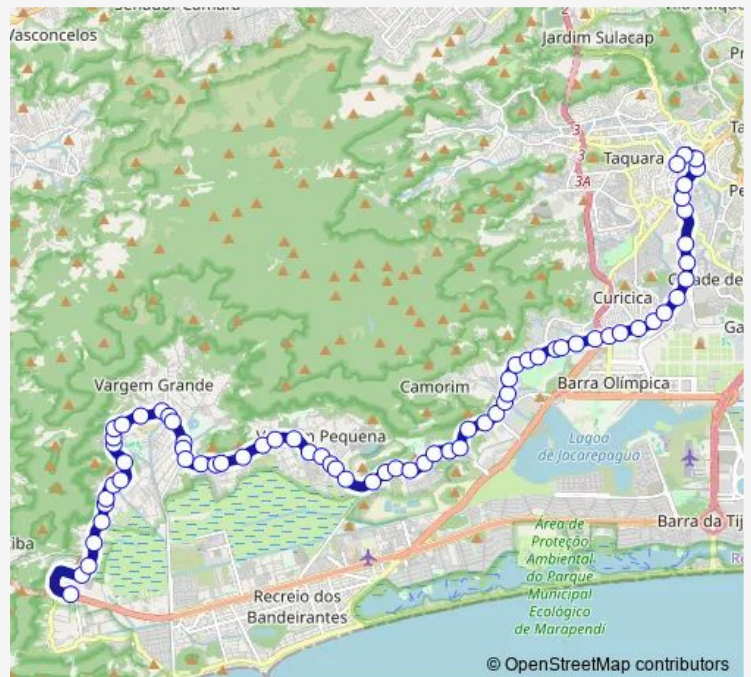

Rio Morto

### Route schedule

Estação Pontal — Terminal Bandeira Brasil (Taquara) : Plat. Leste

Monday	00:00
Tuesday	00:00
Wednesday	00:00
Thursday	00:00
Friday	00:00
Saturday	00:00
Sunday	00:00

### Route info

Direction: Estação Pontal

Stops: 70

Trip Duration: 1 hour 3 min

810 — Terminal Taquara - Pontal

Dumontina

TV Record

Rosa Antunes