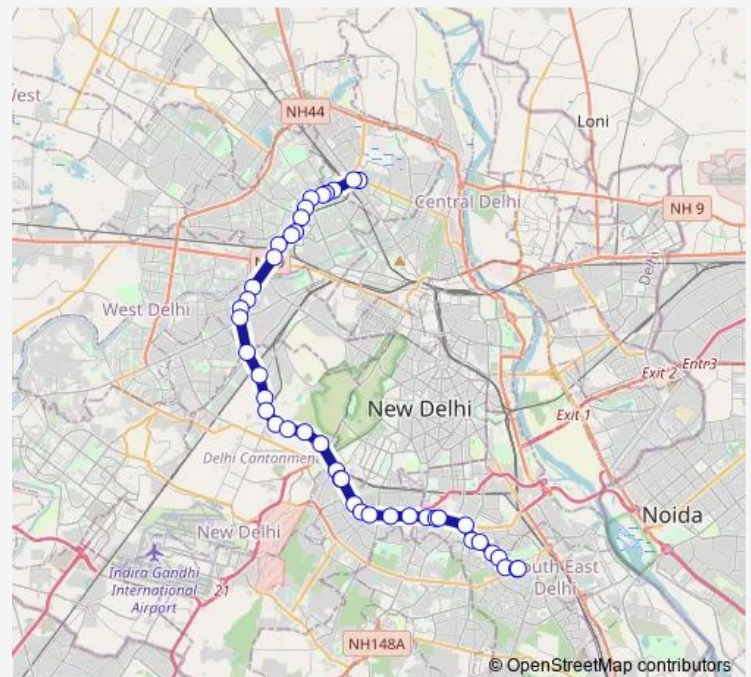

Naraina Village

COD Ring Road

Barar Square

Route schedule

Azadpur Metro station — Nehru Place Terminal

Monday 05:30-23:15

Tuesday 05:30-23:15

Wednesday 05:30-23:15

Thursday 05:30-23:15

Friday 05:30-23:15

Saturday 05:30-23:15

Sunday 05:30-23:15

Route info

Direction: Azadpur Metro station

Stops: 43

Trip Duration: 1 hour 52 min