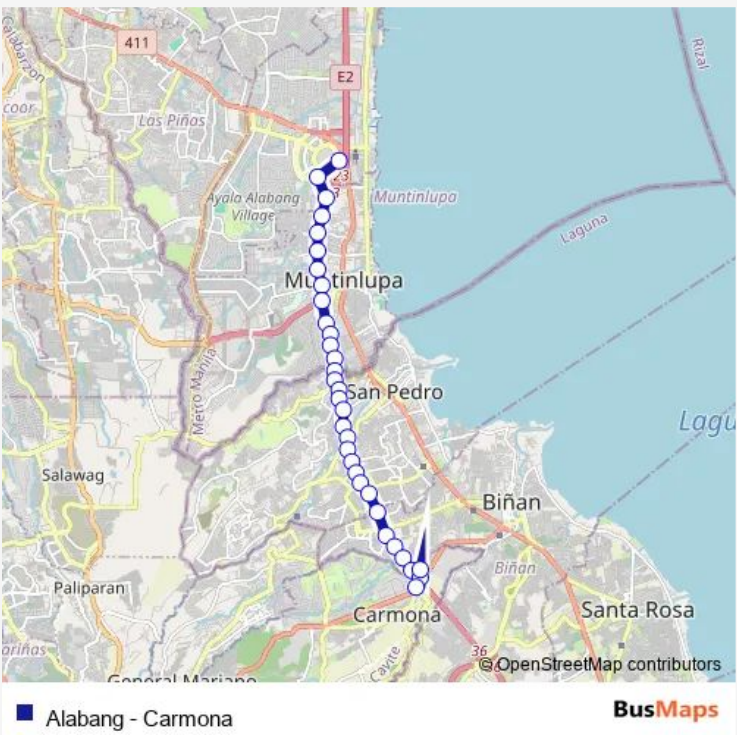

Route schedule
 Civic Dr, Muntinlupa City, Manila — Governor's Drive, Carmona, Manila

Monday	00:00
Tuesday	00:00
Wednesday	00:00
Thursday	00:00
Friday	00:00
Saturday	00:00
Sunday	00:00

Route info

Direction: Civic Dr, Muntinlupa City, Manila

Stops: 33

Trip Duration: 1 hour 0 min

Petron Slex South Bound, South Luzon Expressway, San Pedro, Manila

South Luzon Expressway / San Vicente Rd Intersection, Muntinlupa City, Manila

South Luzon Expressway, San Pedro, Manila

Governor's Drive, Carmona, Manila

Governor's Drive, Carmona, Manila

Direction

Governor's Drive, Carmona, Manila — Civic Dr, Muntinlupa City, Manila

33 stops

[Open route schedule](#)

Governor's Drive, Carmona, Manila

Route info

Direction: Governor's Drive, Carmona, Manila

Stops: 33

Trip Duration: 1 hour 1 min

South Luzon Expressway / Gen Paulino Santos Ave Intersection, Muntinlupa City, Manila

South Luzon Expressway, Muntinlupa City, Manila