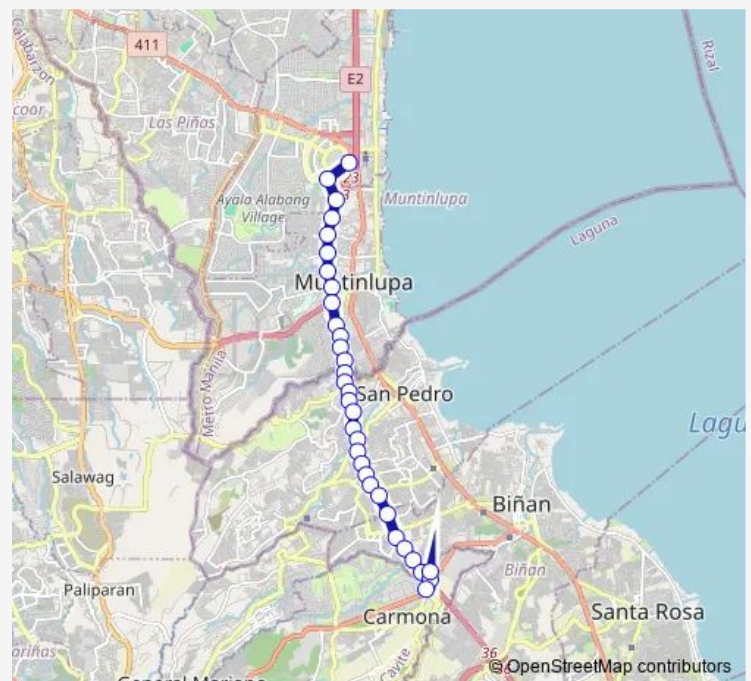

South Luzon Expressway, Muntinlupa City, Manila

South Luzon Expressway / Gen Paulino Santos Ave Intersection, Muntinlupa City, Manila

South Luzon Expressway, Muntinlupa City, Manila

South Luzon Expressway, Muntinlupa City, Manila

South Luzon Expressway, San Pedro, Manila

South Luzon Expressway, San Pedro, Manila

South Luzon Expressway, San Pedro, Manila

Route schedule

Civic Dr, Muntinlupa City, Manila — Governor's Drive, Carmona, Manila

Monday	00:00
Tuesday	00:00
Wednesday	00:00
Thursday	00:00
Friday	00:00
Saturday	00:00
Sunday	00:00

Route info

Direction: Civic Dr, Muntinlupa City, Manila

Stops: 33

Trip Duration: 1 hour 0 min

■ Alabang - Carmona

Direction: Governor's Drive, Carmona, Manila

Stops: 33

Trip Duration: 1 hour 1 min

South Luzon Expressway / Gen Paulino Santos Ave Intersection, Muntinlupa City, Manila

South Luzon Expressway, Muntinlupa City, Manila