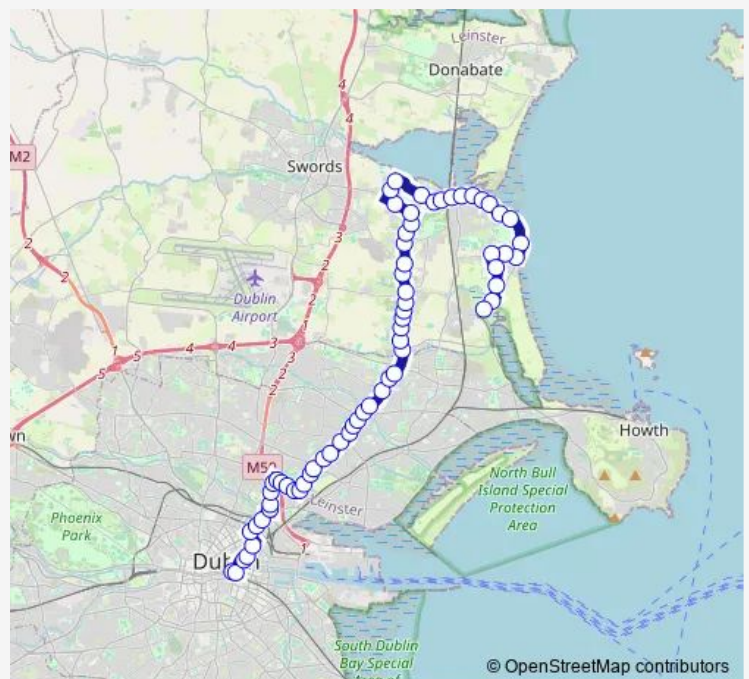

00:00-04:00

Sunday

00:00-04:00

Route info

Direction: D'Olier Street

Stops: 65

Trip Duration: 1 hour 2 min

42n — Dublin City South, D'Olier Street - Portmarnock, Strand Road (St. Anne's Estate)

Killester Avenue

Mornington Grove

Mask Avenue

Coolock Village

Coolock Village

Brookville Crescent

Newtown Cottages

Newtown Road