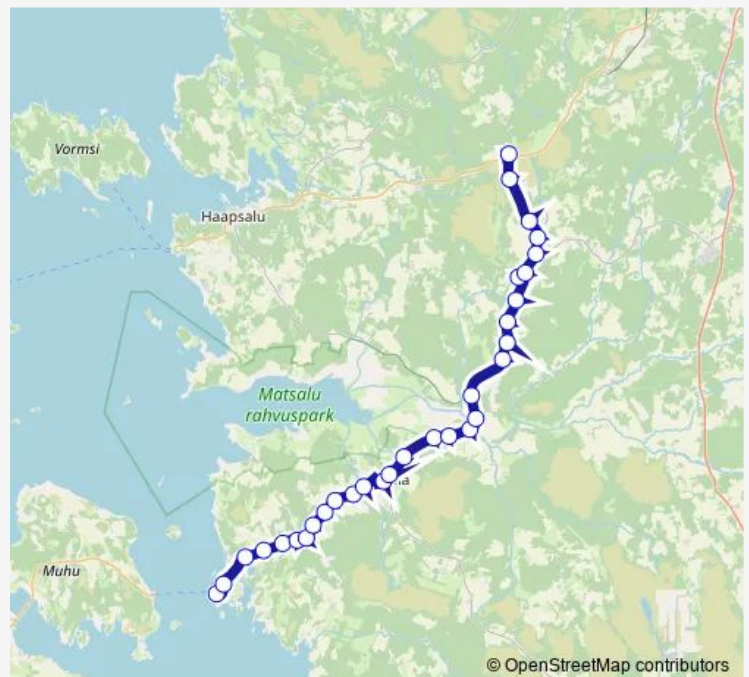

Direction

Virtsu sadam — Risti

31 stops

[Open route schedule](#)

Virtsu sadam

Virtsu

Sillukse

Hanila

Kõmsi

Ridase

Koti

Karuse kalmistu

Vagivere

Tuudi

Nurme

Jõe

Tööstuse

Lihula

Hälvati

Kloostri tee

Kirbla

Kasari

Keskküla

Laiküla

Soo-Otsa

Route schedule

Virtsu sadam — Risti

Monday	06:30-18:35
Tuesday	06:30-18:35
Wednesday	06:30-18:35
Thursday	06:30-18:35
Friday	06:30-18:35
Saturday	—
Sunday	—

Route info

Direction: Virtsu sadam

Stops: 31

Trip Duration: 1 hour 11 min

© OpenStreetMap contributors