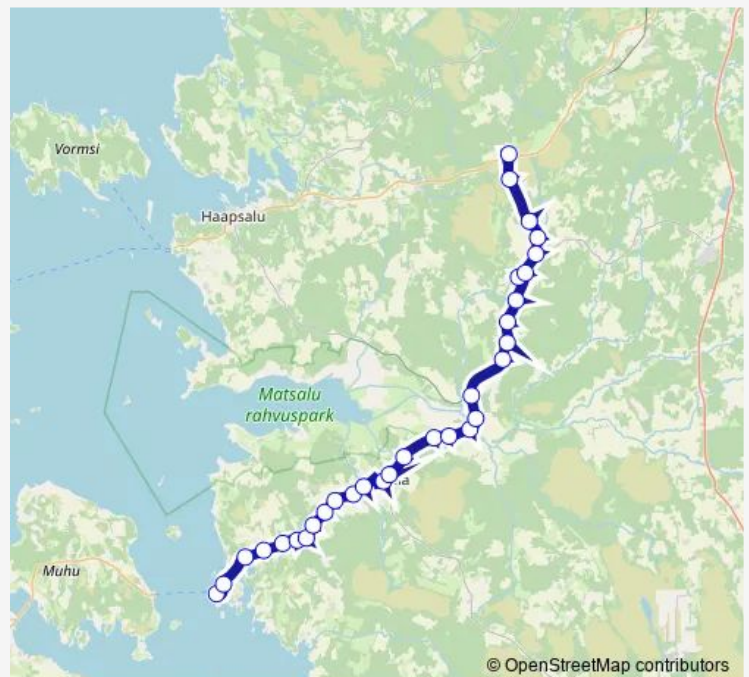

Saturday —

Sunday —

Route info

Direction: Virtsu sadam

Stops: 31

Trip Duration: 1 hour 11 min

© OpenStreetMap contributors

Üdruma