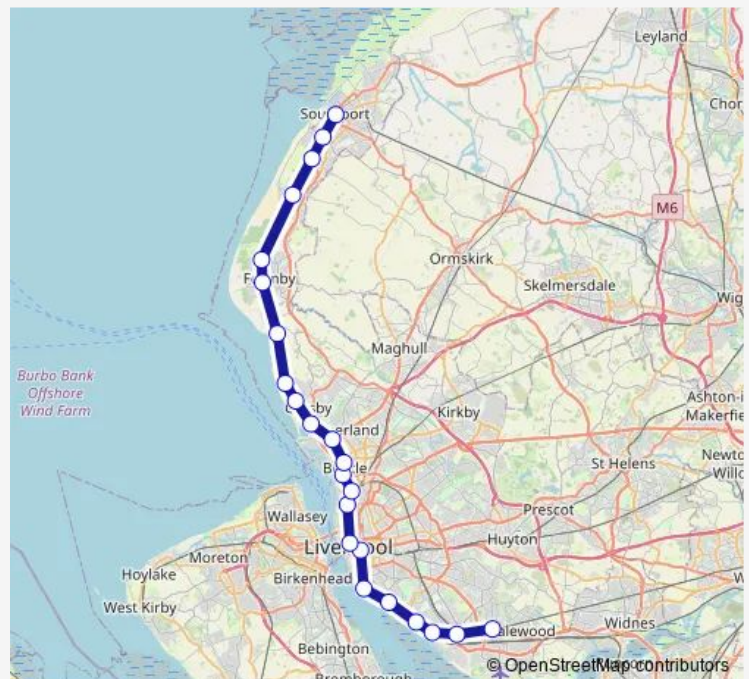

Bootle Oriel Road

Bootle New Strand

Seaforth & Litherland

Waterloo (Merseyside)

Blundellsands & Crosby

Hall Road

Hightown

Formby

Thursday 05:56-23:26

Friday 05:56-23:26

Saturday 05:56-23:26

Sunday 08:06-23:06

Route info

Direction: Hunts Cross

Stops: 23

Trip Duration: 1 hour 4 min

■ Me:Hnx->Sop — ME train service from HNX to Sop

Birkdale

Southport

Me:Hnx->Sop Rail time schedules and route maps are available in an offline PDF at busmaps.com. Use the busmaps.com website to see live bus times, train schedule or subway schedule, and step-by-step directions for all public transit in Liverpool