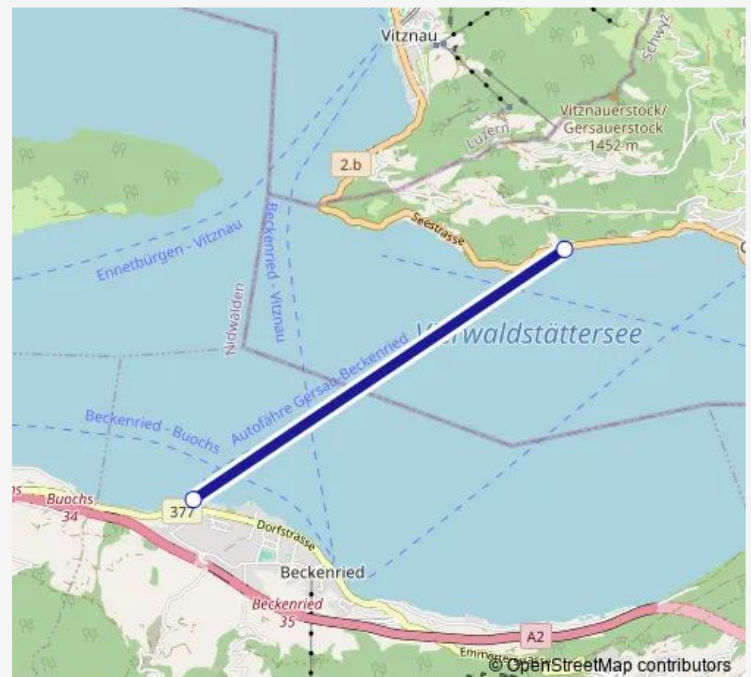

Ferry 34 FAE 34

[Go to website](#)**Direction**

Beckenried Niederdorf (Fähre) — Gersau Förstli (Fähre)

2 stops

[Open route schedule](#)

Beckenried Niederdorf (Fähre)

Gersau Förstli (Fähre)

Route schedule

Beckenried Niederdorf (Fähre) — Gersau Förstli (Fähre)

Monday	15:40
Tuesday	15:40
Wednesday	15:40
Thursday	15:40
Friday	15:40
Saturday	15:40
Sunday	15:40

Route info

Direction: Beckenried Niederdorf (Fähre)

Stops: 2

Trip Duration: 0 hour 20 min

■ 34 — FAE 34

34 Ferry time schedules and route maps are available in an offline PDF at busmaps.com. Use the busmaps.com website to see live bus times, train schedule or subway schedule, and step-by-step directions for all public transit in Beckenried