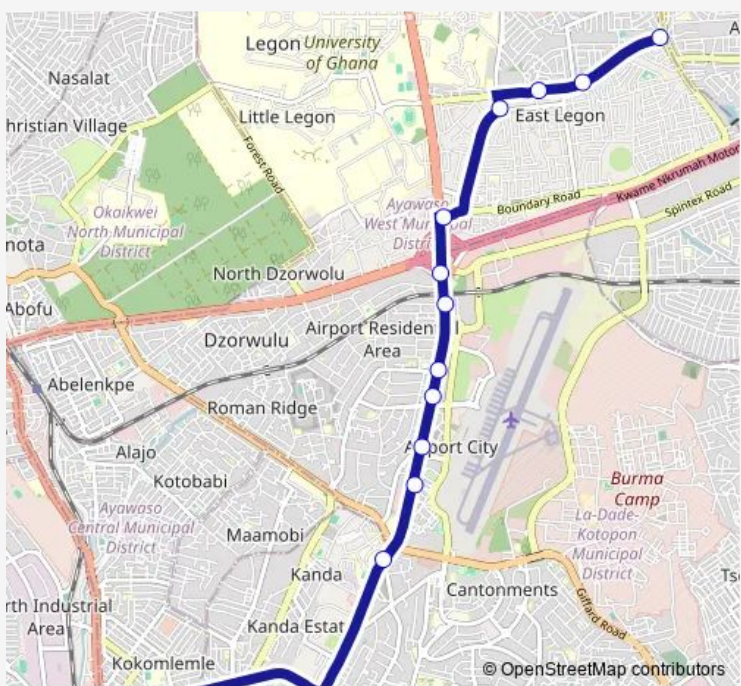

# Bus 255B Circle Odorna Station to East Legon

[Go to website](#)

**Direction**  
Terminal Circle Odorna Station — Terminal East Legon  
13 stops  
[Open route schedule](#)

- Terminal Circle Odorna Station
- 37 Hospital
- Opeibea First
- Opeibea Second
- Airport First
- Airport Second
- Shangrila
- Spanner
- Shiashie Station (Accra End of Motorway)
- Banku Junction (E. Legon)
- Bawaleshie 2nd
- Acheampong
- Terminal East Legon

Route schedule  
Terminal Circle Odorna Station — Terminal East Legon

Monday	13:37
Tuesday	13:37
Wednesday	13:37
Thursday	13:37
Friday	13:37
Saturday	13:37
Sunday	13:37

**Route info**  
Direction: Terminal Circle Odorna Station  
Stops: 13  
Trip Duration: 1 hour 2 min

■ 255B — Circle Odorna Station to East Legon **BusMaps**

255B Bus time schedules and route maps are available in an offline PDF at [busmaps.com](https://busmaps.com). Use the [busmaps.com](https://busmaps.com) website to see live bus times, train schedule or subway schedule, and step-by-step directions for all public transit in Accra