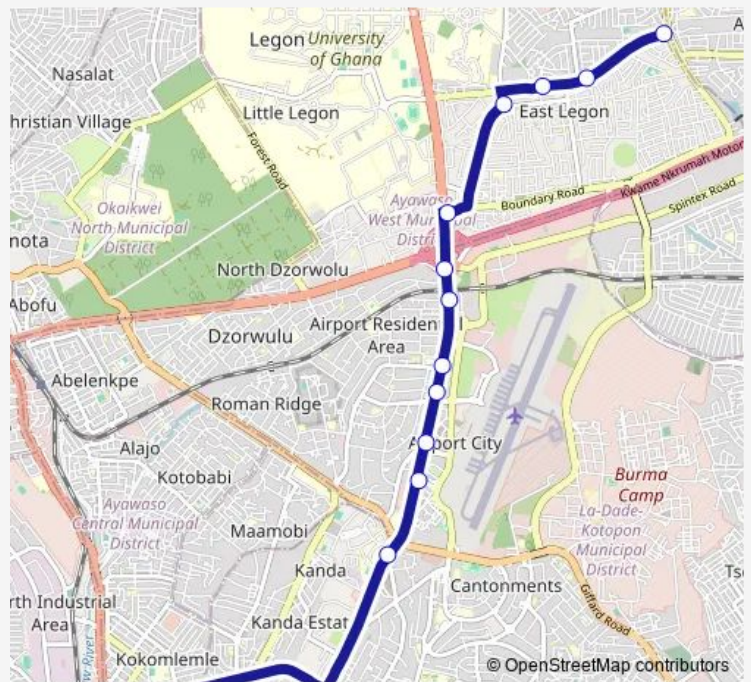

Bus 255b Circle Odorna Station to East Legon

[Go to website](#)

Direction
Terminal Circle Odorna Station — Terminal East Legon
13 stops
[Open route schedule](#)

- Terminal Circle Odorna Station
- Thirty Seven
- Opeibea First
- Opeibea Second
- Airport First
- Airport Second
- Shangrila
- Spanner
- Shiashie Station (Accra End of Motorway)
- Banku Junction (E. Legon)
- Bawaleshie 2nd
- Acheampong
- Terminal East Legon

Route schedule
Terminal Circle Odorna Station — Terminal East Legon

Monday	13:37
Tuesday	13:37
Wednesday	13:37
Thursday	13:37
Friday	13:37
Saturday	13:37
Sunday	13:37

Route info
Direction: Terminal Circle Odorna Station
Stops: 13
Trip Duration: 1 hour 2 min

■ 255b — Circle Odorna Station to East Legon **BusMaps**

255b Bus time schedules and route maps are available in an offline PDF at busmaps.com. Use the busmaps.com website to see live bus times, train schedule or subway schedule, and step-by-step directions for all public transit in Accra