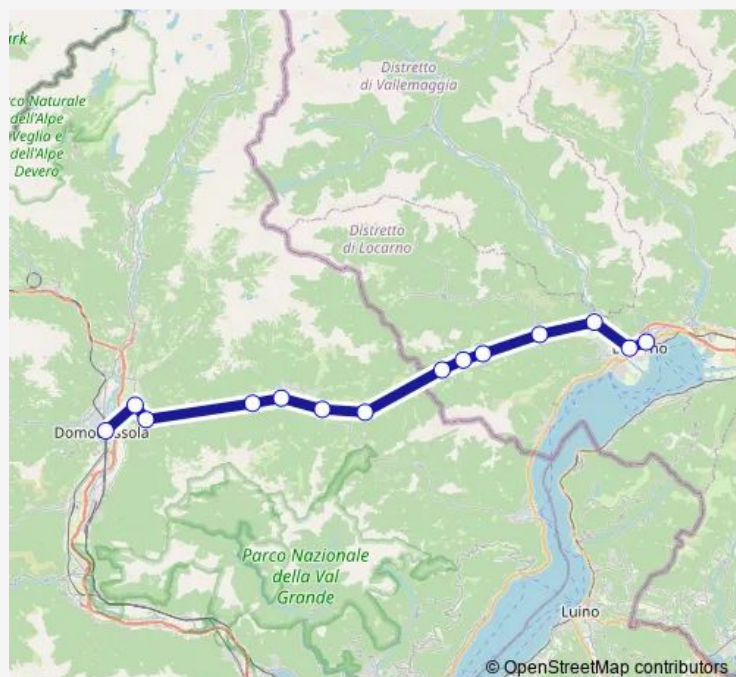

Masera

Domodossola (I)

Route schedule

Locarno Fart — Domodossola (I)

Monday	15:51
Tuesday	15:51
Wednesday	15:51
Thursday	15:51
Friday	—
Saturday	—
Sunday	15:51

Route info

Direction: Locarno Fart

Stops: 12

Trip Duration: 1 hour 49 min

Direction

Locarno Fart — Domodossola (I)

12 stops

[Open route schedule](#)

Locarno Fart

Ponte Brolla

Verscio