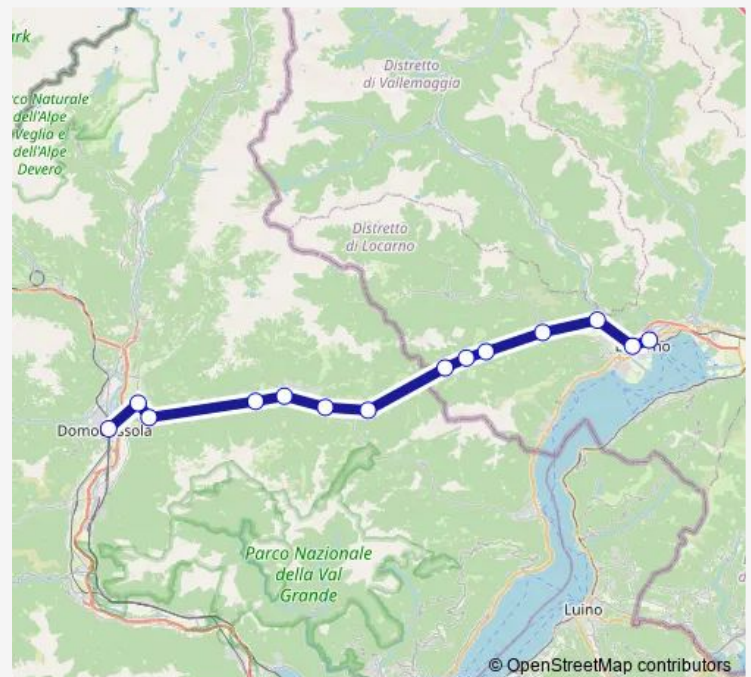

Domodossola (I)

Route schedule

Locarno Fart — Domodossola (I)

Monday	15:51
Tuesday	15:51
Wednesday	15:51
Thursday	15:51
Friday	—
Saturday	—
Sunday	15:51

Route info

Direction: Locarno Fart

Stops: 12

Trip Duration: 1 hour 49 min

Direction

Locarno Fart — Domodossola (I)

12 stops

[Open route schedule](#)

Locarno Fart

Ponte Brolla

Verscio

Intragna