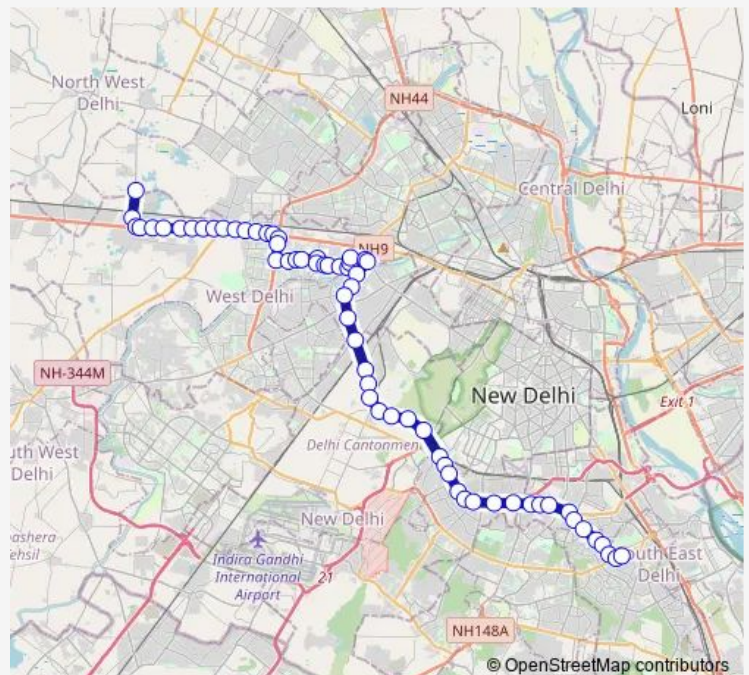

### Route schedule

Rani Khera Depot Crossing — Nehru Place Terminal

Monday 05:30-18:30

Tuesday 05:30-18:30

Wednesday 05:30-18:30

Thursday 05:30-18:30

Friday 05:30-18:30

Saturday 05:30-18:30

### Route info

Direction: Rani Khera Depot Crossing

Stops: 63

Trip Duration: 2 hour 22 min

■ 567aspldown

BusMaps

B-2 Paschim Vihar

Paschim Vihar Road No 29