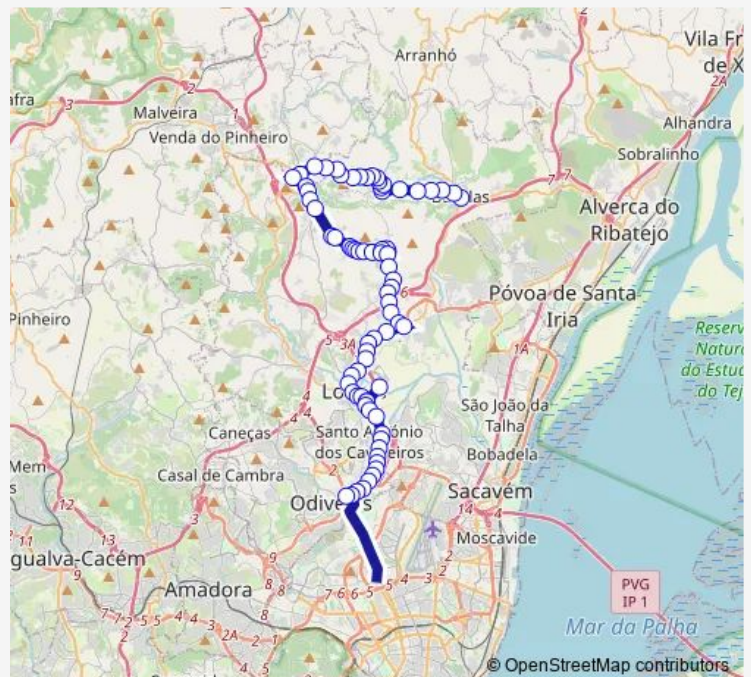

Thursday —

Friday —

Saturday 08:10-10:50

Sunday —

Route info

Direction: Bucelas

Stops: 75

Trip Duration: 1 hour 5 min