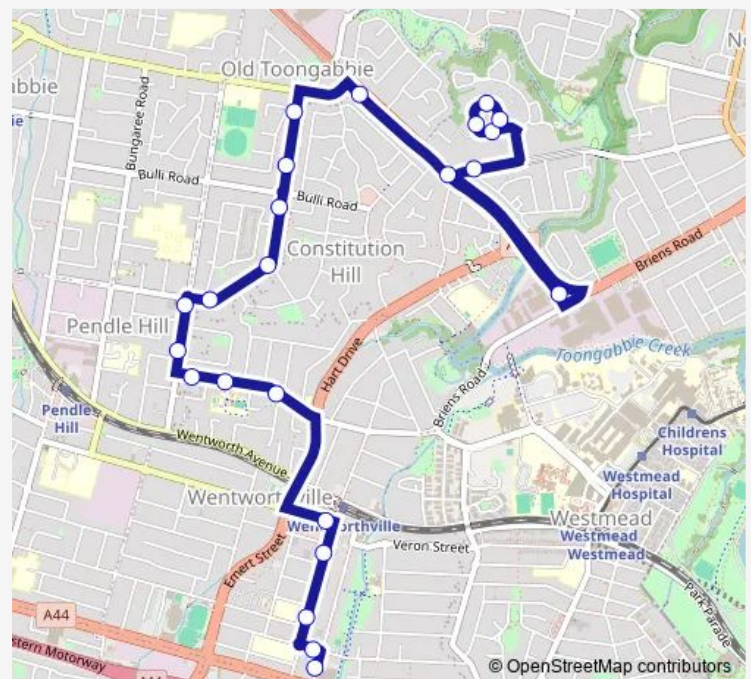

Route schedule

Lane St Opp Wentworthville Plaza — Retirement Village, Amicitia Cct

Monday	09:34-14:34
Tuesday	09:34-14:34
Wednesday	09:34-14:34
Thursday	09:34-14:34
Friday	09:34-14:34
Saturday	—
Sunday	—

Route info

Direction: Lane St Opp Wentworthville Plaza

Stops: 23

Trip Duration: 0 hour 22 min

709 — Wentworthville Shopping Plaza to Constitution Hill Retirement Community **BusMaps**

Retirement Village, Amicitia Cct

Retirement Village, Amicitia Cct

Retirement Village, Amicitia Cct

Direction

Retirement Village, Amicitia Cct — Lane St Opp Wentworthville Plaza

25 stops

[Open route schedule](#)

Retirement Village, Amicitia Cct

Route schedule

Retirement Village, Amicitia Cct — Lane St Opp Wentworthville Plaza

Monday 09:02-14:02

Tuesday 09:02-14:02

Wednesday 09:02-14:02

Thursday 09:02-14:02

Friday 09:02-14:02

Saturday —