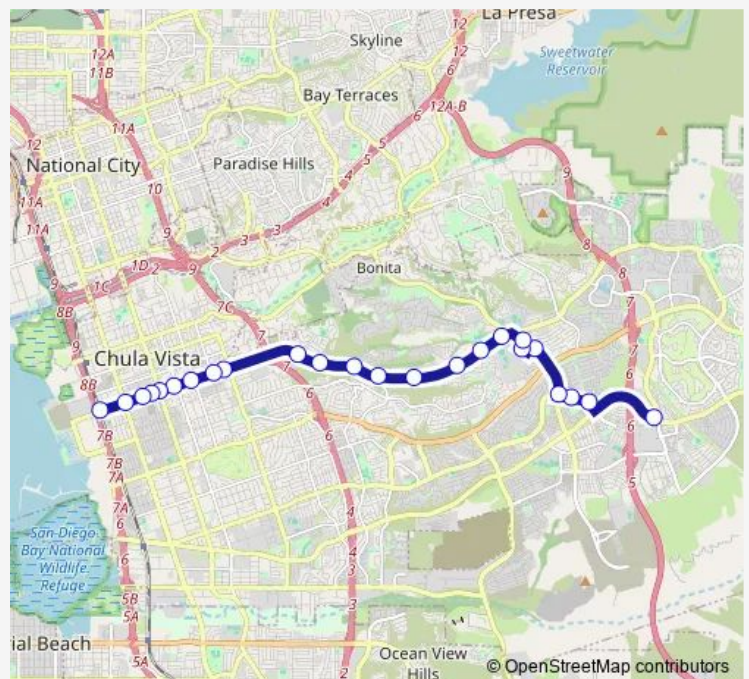

Wednesday 13:32-18:03

Thursday 13:32-18:03

Friday 13:32-18:03

Saturday —

Sunday —

Route info

Direction: Southwestern College Transit Center

Stops: 5

Trip Duration: 0 hour 24 min

Direction

H Street Transit Center — Southwestern College Transit Center

5 stops

[Open route schedule](#)

H Street Transit Center

H St & Broadway

H St & 3rd Av

Friday 06:27-09:28

Saturday —

Sunday —

Route info

Direction: H Street Transit Center

Stops: 5

Trip Duration: 0 hour 21 min

Direction

Thursday 04:52-22:13

Friday 04:52-22:13

Saturday 05:43-21:43

Sunday 05:43-21:43

Route info

Direction: Olympic Pkwy & Eastlake Pkwy

Stops: 24

Trip Duration: 0 hour 32 min