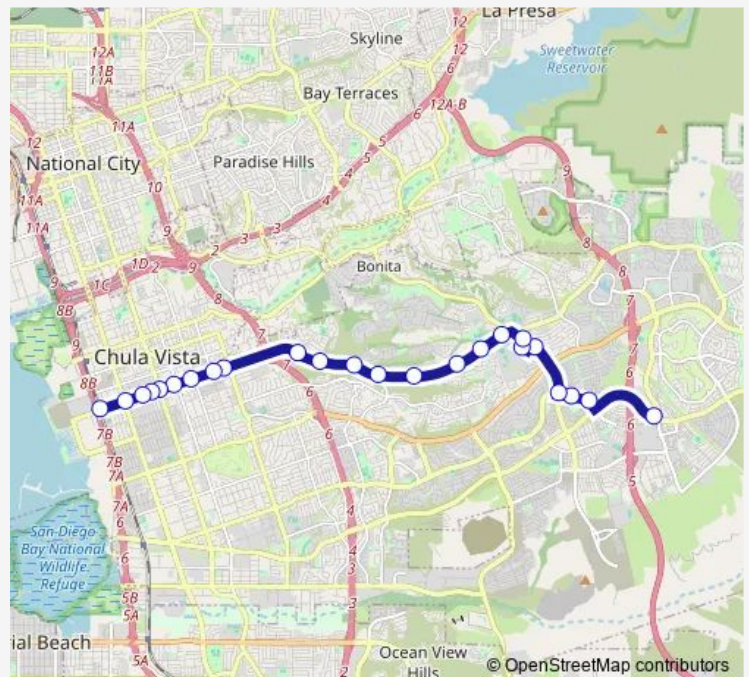

East H St & Kernel Pl

East H St & Paseo Del Rey

East H St & Tierra Del Rey

East H St & Paseo Ranchero

East H St & Buena Vista Wy

Otay Lakes Rd & East H St

Southwestern College Transit Center

Otay Lakes Rd & Gotham St

Thursday 05:49-22:29

Friday 05:49-22:29

Saturday 06:29-21:59

Sunday 06:58-19:58

Route info

Direction: H Street Transit Center

Stops: 23

Trip Duration: 0 hour 42 min

709 — H St Transit Center - Otay Ranch Town Center

Eastlake Pkwy & Caminito Positano

Olympic Pkwy & Eastlake Pkwy

**Direction**

Olympic Pkwy &amp; Eastlake Pkwy — H Street Transit Center

24 stops

[Open route schedule](#)