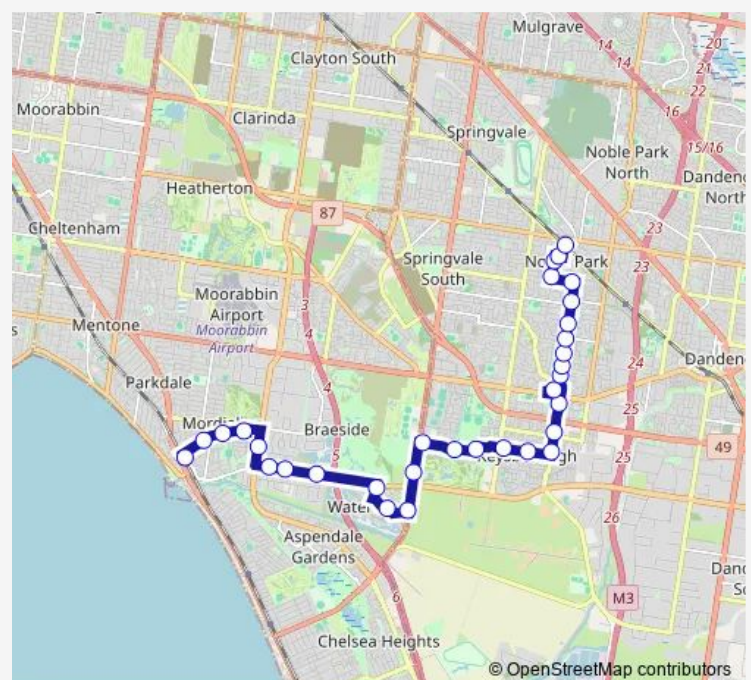

Wednesday 05:40-21:24

Thursday 05:40-21:24

Friday 05:40-21:24

Saturday 06:43-21:08

Sunday 08:45-21:15

Route info

Direction: Mordialloc Station/Albert St (Mordialloc)

Stops: 32

Trip Duration: 0 hour 39 min

709 — Waterways - Mordialloc

Kingsclere Ave/Bloomfield Rd (Keysborough)

Beverly Pl/Bloomfield Rd (Keysborough)

Frederick Wachter Reserve/Bloomfield Rd (Keysborough)

Isaac Rd/Bloomfield Rd (Keysborough)