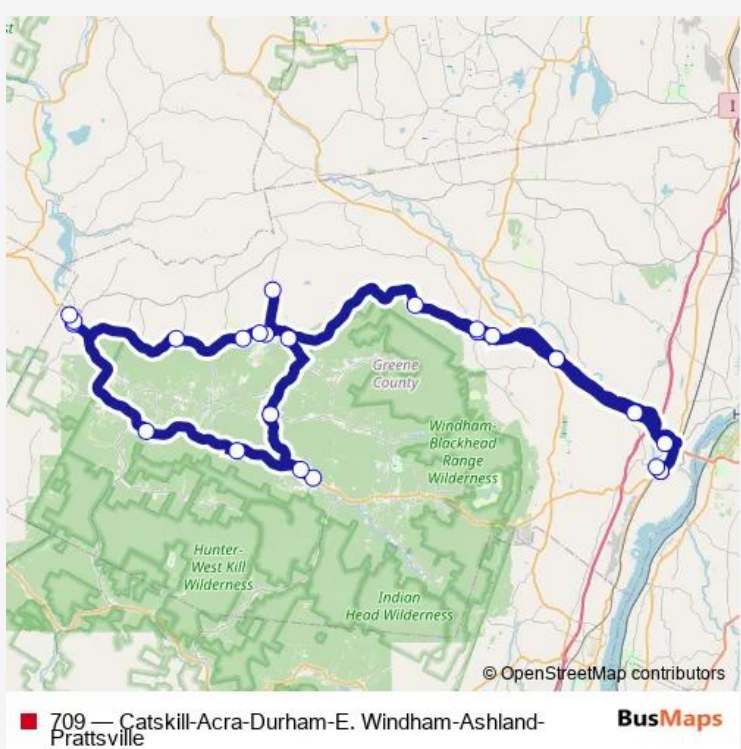

Bus 709 Catskill-Acra-Durham-E. Windham-Ashland-Prattsville

[Go to website](#)

Direction
 Wal-Mart/Catskills Common Area — Price Chopper Plaza
 25 stops
[Open route schedule](#)

- Wal-Mart/Catskills Common Area
- Father and Sons Auto | U-Haul
- Stewart's
- Acra Manor
- Windham Willows
- Windham Post Office / Valero
- Windham Fire Dept.
- Chicken Run / South Road
- Ashland Fire Dept.
- Great American
- The Mews
- Devasego Park
- Lexington Post Office
- Silver Spring Road
- Central Mall, Route 83 and 23a
- Mountain View Apartments
- Jewett Senior Service Center
- Alpine Garden Village
- Acra Senior Services Center
- Acra Post Office / Acra Manor
- Pinetree Apartments

Route schedule
 Wal-Mart/Catskills Common Area — Price Chopper Plaza

Monday	—
Tuesday	—
Wednesday	—
Thursday	—
Friday	07:50
Saturday	—
Sunday	—

Route info
 Direction: Wal-Mart/Catskills Common Area
 Stops: 25
 Trip Duration: 2 hour 33 min

Stewart's

Greene Medical Arts Center

Wal-Mart/Catskills Common Area

Price Chopper Plaza

Direction

Price Chopper Plaza — Wal-Mart/Catskills Common Area

25 stops

[Open route schedule](#)

Saturday —

Sunday —

Route info

Direction: Price Chopper Plaza

Stops: 25

Trip Duration: 2 hour 25 min

709 Bus time schedules and route maps are available in an offline PDF at busmaps.com. Use the busmaps.com website to see live bus times, train schedule or subway schedule, and step-by-step directions for all public transit in Catskill