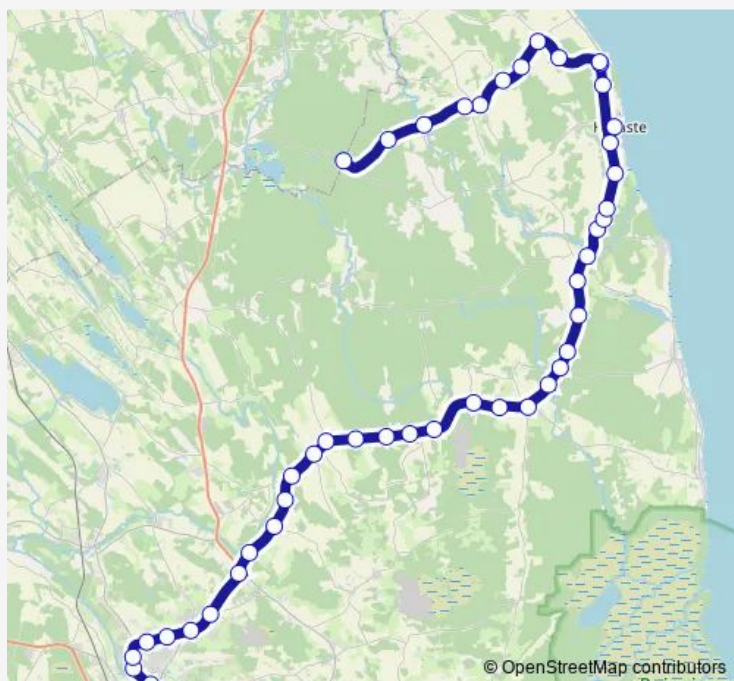

### Route schedule

Tartu bussijaam — Sõõru

Monday 15:30

Tuesday 15:30

Wednesday 15:30

Thursday 15:30

Friday 15:30

Saturday —

### Route info

Direction: Tartu bussijaam

Stops: 46

Trip Duration: 1 hour 20 min

Koosa

Parve

Metsakivi

Saburi