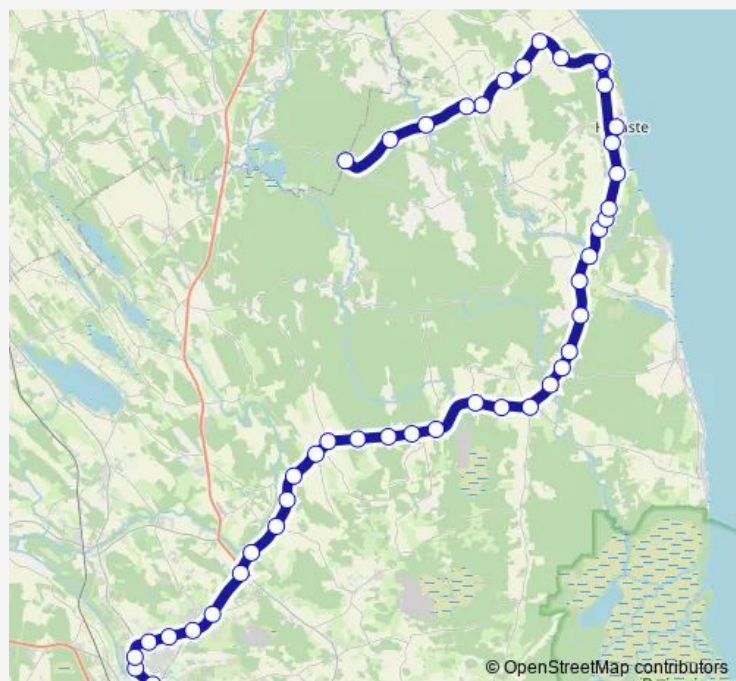

### Route schedule

Tartu bussijaam — Sõõru

Monday	15:30
Tuesday	15:30
Wednesday	15:30
Thursday	15:30
Friday	15:30
Saturday	—
Sunday	—

### Route info

Direction: Tartu bussijaam

Stops: 46

Trip Duration: 1 hour 20 min

Koosa

Parve

Metsakivi

Saburi