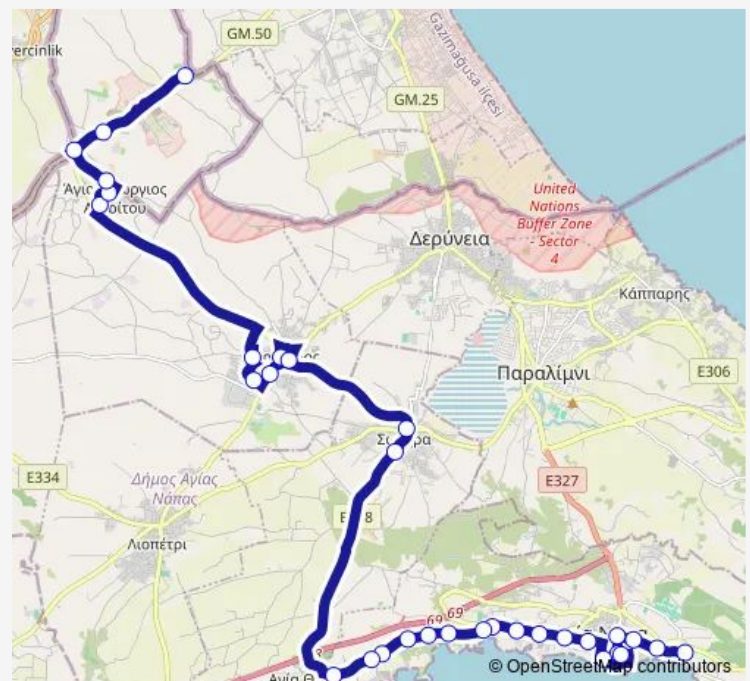

Agias Theklas - Waterpark 1

Agia Thekla Beach 1

Agias Theklas - Konstantinou Palaiologou

Route schedule

Kryou Nerou Ave. - Marina Hotel 2 — Strovilia Crossing Point 1

Monday 07:30-23:10

Tuesday 07:30-23:10

Wednesday 07:30-23:10

Thursday 07:30-23:10

Friday 07:30-23:10

Saturday 07:30-23:10

Sunday 07:30-23:10

Route info

Direction: Kryou Nerou Ave. - Marina Hotel 2

Stops: 32

Trip Duration: 1 hour 0 min

Strovilia Crossing Point 2 — Kryou Nerou Ave. - Marina Hotel 1

33 stops

[Open route schedule](#)

Strovilia Crossing Point 2

Strovilia 2

Vrysoulles - Strovilia 1

Acheritou - Vasou Sergiou

Acheritou Community Board 2

Wednesday 05:35-21:30

Thursday 05:35-21:30

Friday 05:35-21:30

Saturday 05:35-21:30

Sunday 05:35-21:30

Route info

Direction: Strovilia Crossing Point 2

Stops: 33