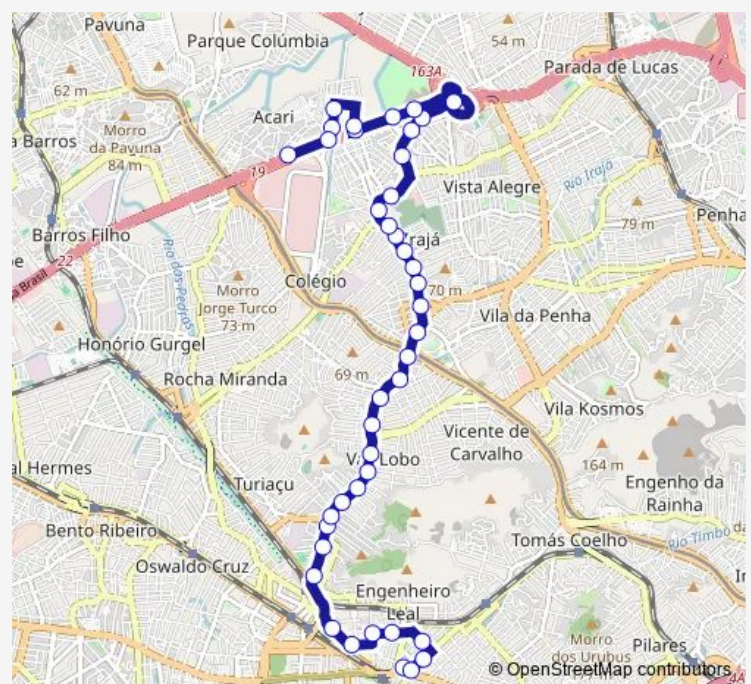

Siracusa

Pastor Martin Luther King Júnior

Marquês de Aracati

Route schedule

Terminal Nossa Senhora do Amparo : Plat. A — Conjunto Amarelinho

Monday 06:23-16:43

Tuesday 06:23-16:43

Wednesday 06:23-16:43

Thursday 06:23-16:43

Friday 06:23-16:43

Saturday —

Sunday —

Route info

Direction: Terminal Nossa Senhora do Amparo : Plat. A

Stops: 41

Trip Duration: 0 hour 54 min

Brasil

José Azevedo

Bezerra de Melo

Canudos

Conjunto Amarelinho

Direction

Conjunto Amarelinho — Terminal Nossa Senhora do Amparo : Plat. A

41 stops

Saturday —

Sunday —

Route info

Direction: Conjunto Amarelinho

Stops: 41

Trip Duration: 0 hour 53 min

Terço

Vaz Lobo