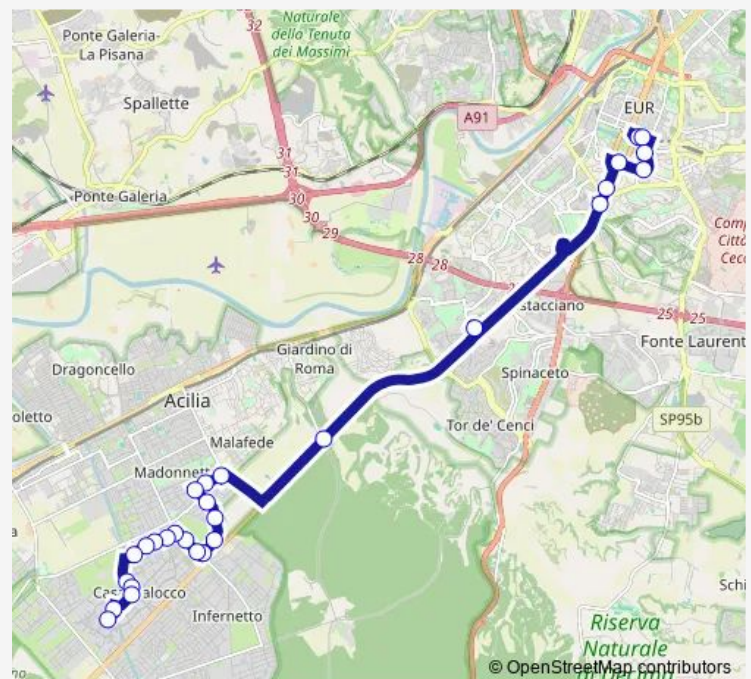

Colombo/Atlantico

Route schedule

TIMOCLE — EUR FERMI (MB)

Monday 06:00-24:00

Tuesday 06:00-24:00

Wednesday 06:00-24:00

Thursday 06:00-24:00

Friday 06:00-24:00

Saturday 06:00-24:00

Sunday 06:00-24:00

Route info

Direction: TIMOCLE

Stops: 23

Trip Duration: 0 hour 49 min

Colombo/Palazzo Sport

EUR FERMI (MB)

Direction

EUR FERMI (MB) — TIMOCLE

28 stops

[Open route schedule](#)

EUR FERMI (MB)

America

Arte/Aeronautica

Nairobi/S. Eugenio (H)

Tuesday 06:00-24:00

Wednesday 06:00-24:00

Thursday 06:00-24:00

Friday 06:00-24:00

Saturday 06:00-24:00

Sunday 05:31-24:00

Route info

Direction: EUR FERMI (MB)