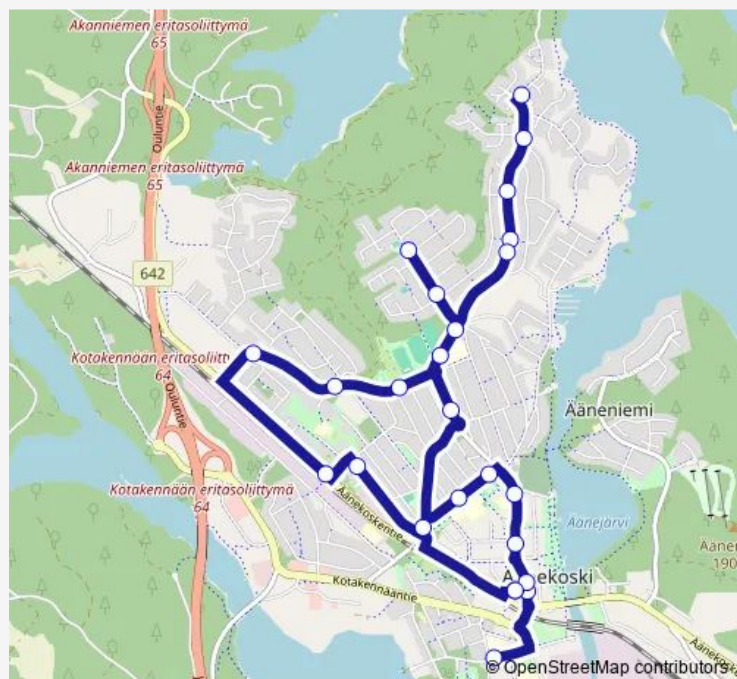

Liikuntatalo

Route schedule

Terveysasema — Äänekoski

Monday 08:30-12:05

Tuesday 08:30-12:05

Wednesday 08:30-12:05

Thursday 08:30-12:05

Friday 08:30-12:05

Saturday —

Sunday —

Route info

Direction: **Terveysasema**

Stops: 25

Trip Duration: 0 hour 30 min

Mämmensalmi — Äki tk - Mämmensalmi - Äänekoski

Mikonpuisto E

Tori E

Keskusta

Äänekoski

Mämmensalmi Bus time schedules and route maps are available in an offline PDF at busmaps.com. Use the busmaps.com website to see live bus times, train schedule or subway schedule, and step-by-step directions for all public transit in Äänekoski