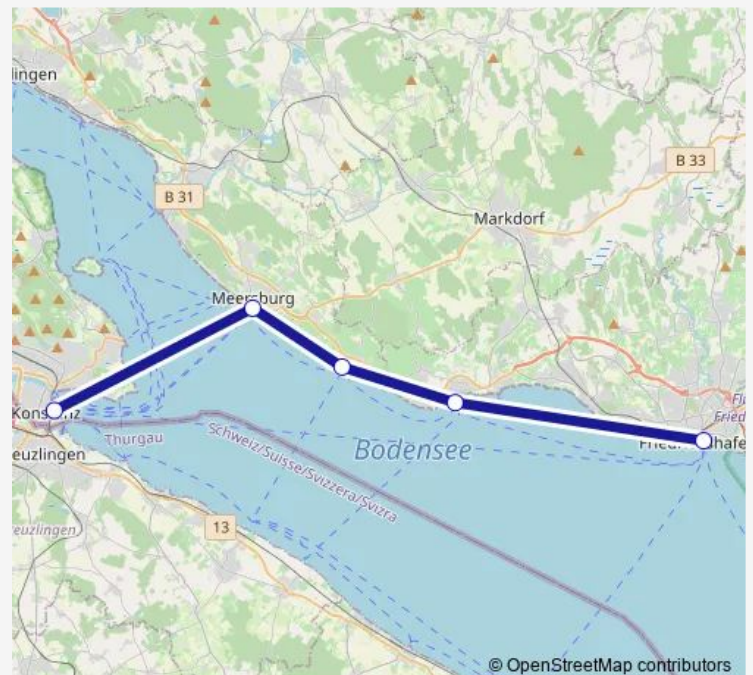

## Ferry 106 BAT 106

[Go to website](#)**Direction**

Friedrichshafen Hafen (See) — Konstanz Hafen

5 stops

[Open route schedule](#)

Friedrichshafen Hafen (See)

Immenstaad (Bodensee)

Hagnau (Bodensee)

Meersburg (Bodensee)

Konstanz Hafen

## Route schedule

Friedrichshafen Hafen (See) — Konstanz Hafen

Monday	18:50
Tuesday	18:50
Wednesday	18:50
Thursday	18:50
Friday	18:50
Saturday	18:50
Sunday	18:50

## Route info

Direction: Friedrichshafen Hafen (See)

Stops: 5

Trip Duration: 1 hour 35 min

106 — BAT 106

**BusMaps**

106 Ferry time schedules and route maps are available in an offline PDF at [busmaps.com](https://busmaps.com). Use the [busmaps.com](https://busmaps.com) website to see live bus times, train schedule or subway schedule, and step-by-step directions for all public transit in Konstanz