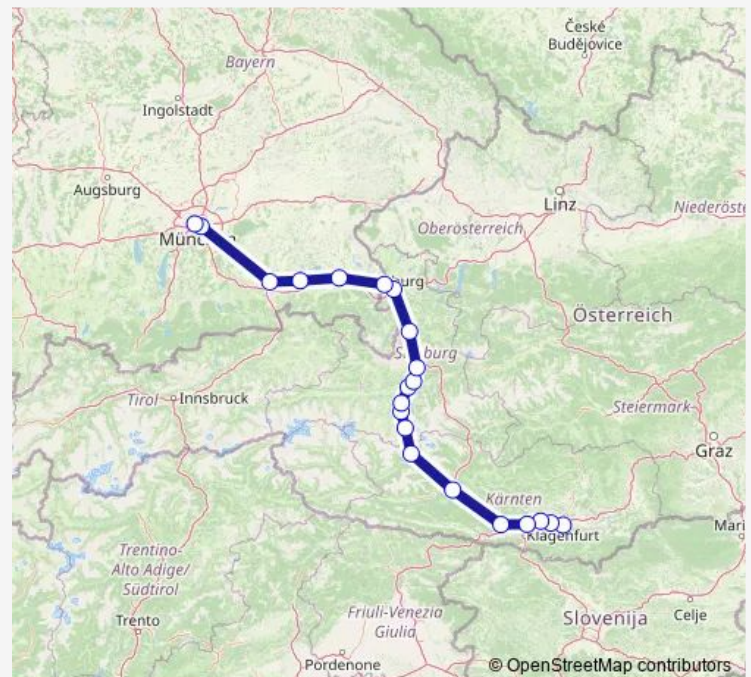

Bischofshofen

Golling-Abtenau

Salzburg Hbf

Freilassing

Traunstein

Prien a Chiemsee

Rosenheim

München Ost

München Hbf

### Route schedule

Klagenfurt Hbf — München Hbf

Monday 16:42

Tuesday 16:42

Wednesday 16:42

Thursday 16:42

Friday 16:42

Saturday 16:42

### Route info

Direction: Klagenfurt Hbf

Stops: 21

Trip Duration: 5 hour 0 min

■ RJ 110

BusMaps

RJ 110 Rail time schedules and route maps are available in an offline PDF at [busmaps.com](https://busmaps.com). Use the [busmaps.com](https://busmaps.com) website to see live bus times, train schedule or subway schedule, and step-by-step directions for all public transit in Munich